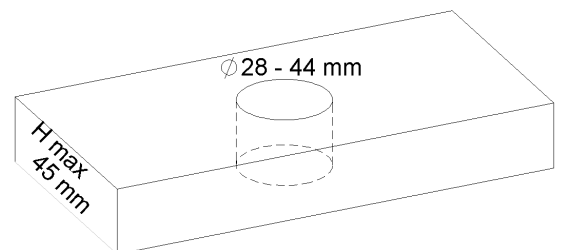

Technical drawing