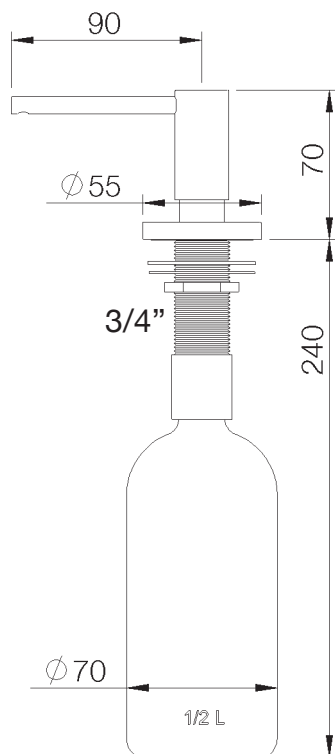

**PRODUCT TECHNICAL SHEET**

Collection : **CONTEMPORARY**

Ref. : **6231.--.08**

Savon poussoir  
Zeepdispenser  
Soap dispenser

**Picture**

**Product details**

Weight : 0,7 kg

Note : soap bottle 500 ml

**Technical drawing**

RAO.V02