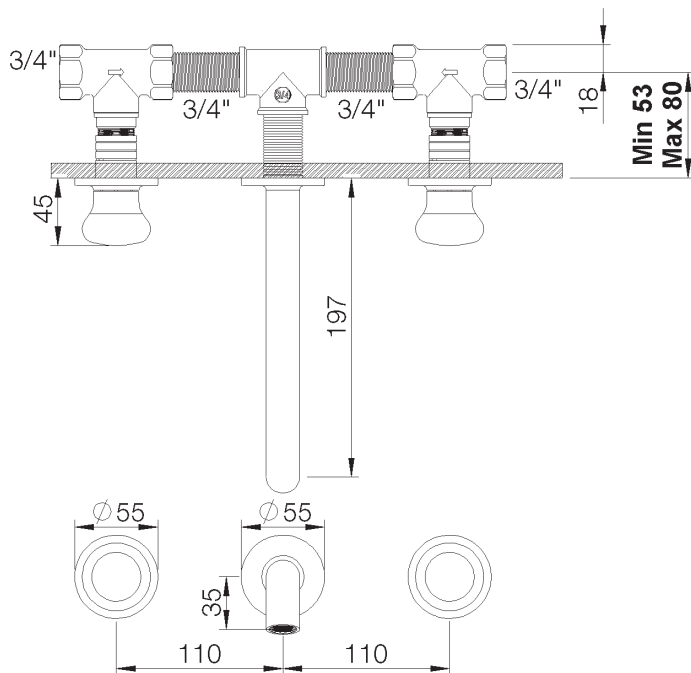

PRODUCT TECHNICAL SHEET

Collection :	Deville	Ref. :	1955.11.50
--------------	----------------	--------	-------------------

Batterie lavabo murale 3 trous à encastrer
 Inbouw 3-gats mengkraan voor wandmontage
 Concealed wall-mounted 3-hole washbasin mixer

Picture

Product details

Internal mechanism : Ceramic valve 1/4 turn

Technical drawing

RB0.V01