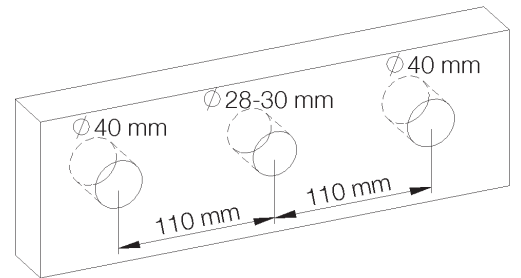

PRODUCT TECHNICAL SHEET

Collection :	Deville	Ref. :	1955.11.50
--------------	----------------	--------	-------------------

Batterie lavabo murale 3 trous à encastrer
 Inbouw 3-gats mengkraan voor wandmontage
 Concealed wall-mounted 3-hole washbasin mixer

Picture

Product details

Internal mechanism : Ceramic valve 1/4 turn

Technical drawing

RB0.V01