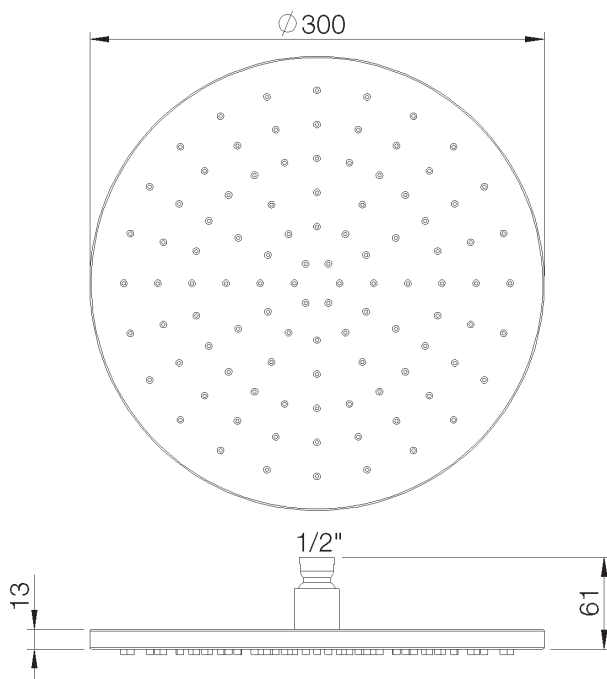

PRODUCT TECHNICAL SHEET

Collection : **CONTEMPORAIN**

Ref. : **8020.11.43**

Douche de tête anticalcaire Ø 300 mm

Hoofddouche Ø 300 mm, antikalksysteem

Shower head Ø 300 mm, anti-limescale

Picture

Product details

Weight kg : 1,1

Flow l/min at 3 bar : Restricted 16

Technical drawing

RA0.V01