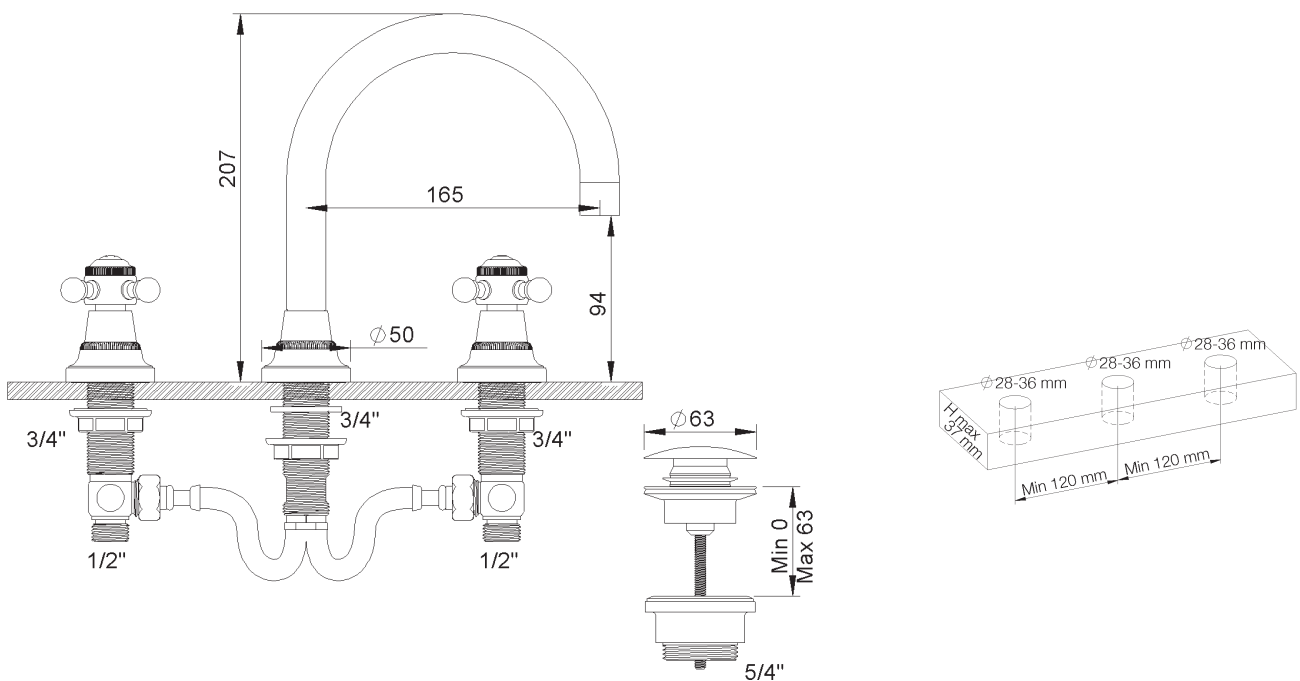

PRODUCT TECHNICAL SHEET

Collection : **1921**

Ref. : **1921.11.46**

Batterie de lavabo 3 trous, bec rond 165mm et vidage push-up
3-gats wastafelmengkraan, ronde uitloop 165mm en push-up lediging
3-hole washbasin mixer, spout 165mm and push-up waste

Picture

Product details

Weight : 2,6 kg

Flow at 3 bar : Restricted 7 l/min

Internal mechanism : Ceramic valve 1/4 turn

Technical drawing

RB0.V01