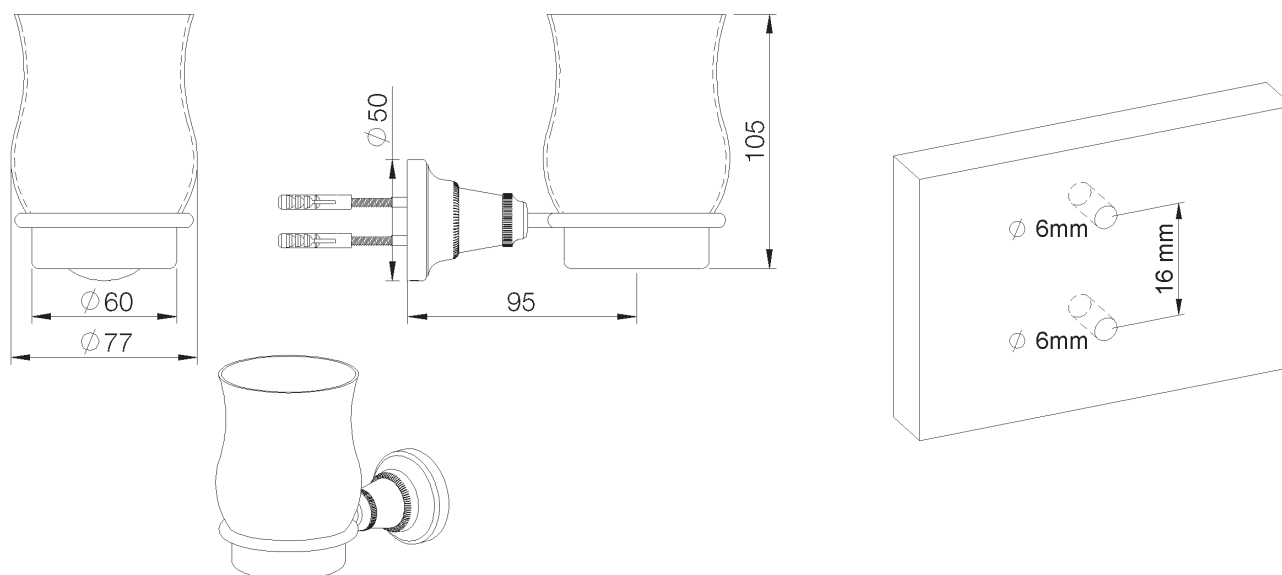

PRODUCT TECHNICAL SHEET

Collection :

RETRO

Ref. :

6220.11.01

Porte-verre

Glashouder

Glass holder

Picture

Product details

Technical drawing

RAO.V01