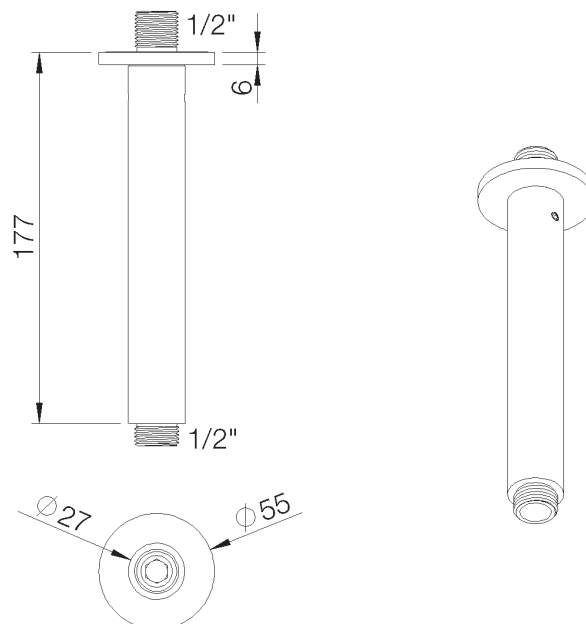

PRODUCT TECHNICAL SHEET

Collection : **CONTEMPORARY**

Ref. : **8020.11.83**

Bras de douche rond, vertical
Ronde douchearm, verticale
Round shower arm, vertical

Picture

Product details

Technical drawing

RN17/02/2015.V01