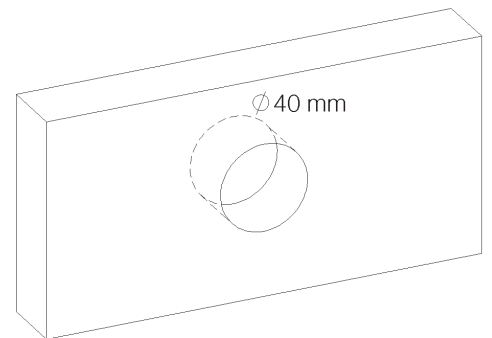

PRODUCT TECHNICAL SHEET

Collection : **DYNAMIC**

Ref. : **4027.11.82**

Robinet d'arrêt à encastrer, 3/4"

Inbouw afsluitkraan, 3/4"

Concealed stop-valve, 3/4"

Picture

Product details

Internal mechanism : Ceramic valve 1/4 turn

Technical drawing

RB0.V01