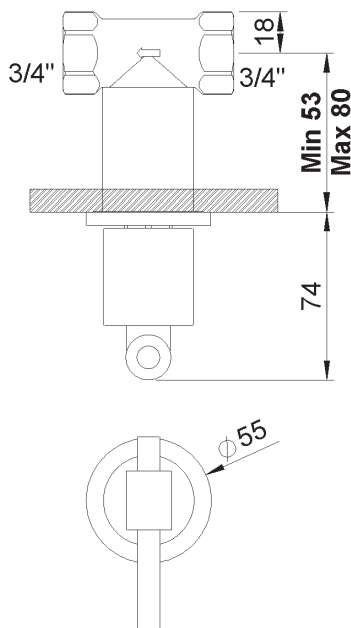

PRODUCT TECHNICAL SHEET

Collection : **DYNAMIC**

Ref. : **4027.11.82**

Robinet d'arrêt à encastrer, 3/4"

Inbouw afsluitkraan, 3/4"

Concealed stop-valve, 3/4"

Picture

Product details

Internal mechanism : Ceramic valve 1/4 turn

Technical drawing

RB0.V01