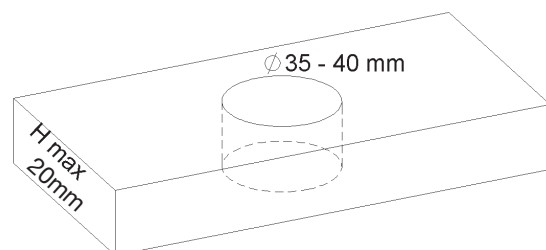

**PRODUCT TECHNICAL SHEET**

Collection : **DYNAMIC**

Ref. : **4527.--.23**

Mitigeur de cuisine, bec mobile 235mm

Eéngreeps keukenmengkraan, draaibare uitloop 235mm

Single-lever kitchen mixer, swivel spout 235mm

**Picture**

**Product details**

Internal mechanism : Mixer ceramic cartridge (90°)

**Technical drawing**

FN09/02/2016.V01