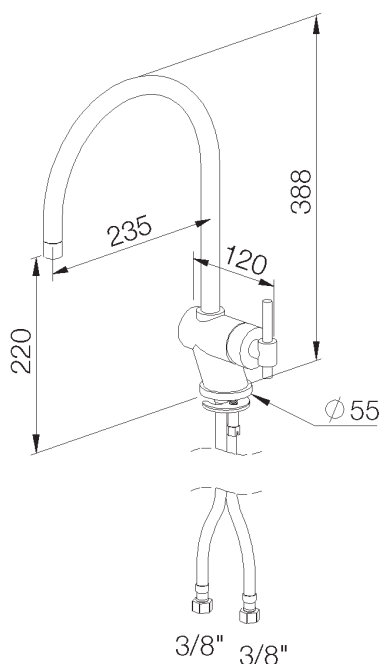

**PRODUCT TECHNICAL SHEET**

Collection : **DYNAMIC**

Ref. : **4527.--.23**

Mitigeur de cuisine, bec mobile 235mm

Eéngreeps keukenmengkraan, draaibare uitloop 235mm

Single-lever kitchen mixer, swivel spout 235mm

**Picture**

**Product details**

Internal mechanism : Mixer ceramic cartridge (90°)

**Technical drawing**

FN09/02/2016.V01