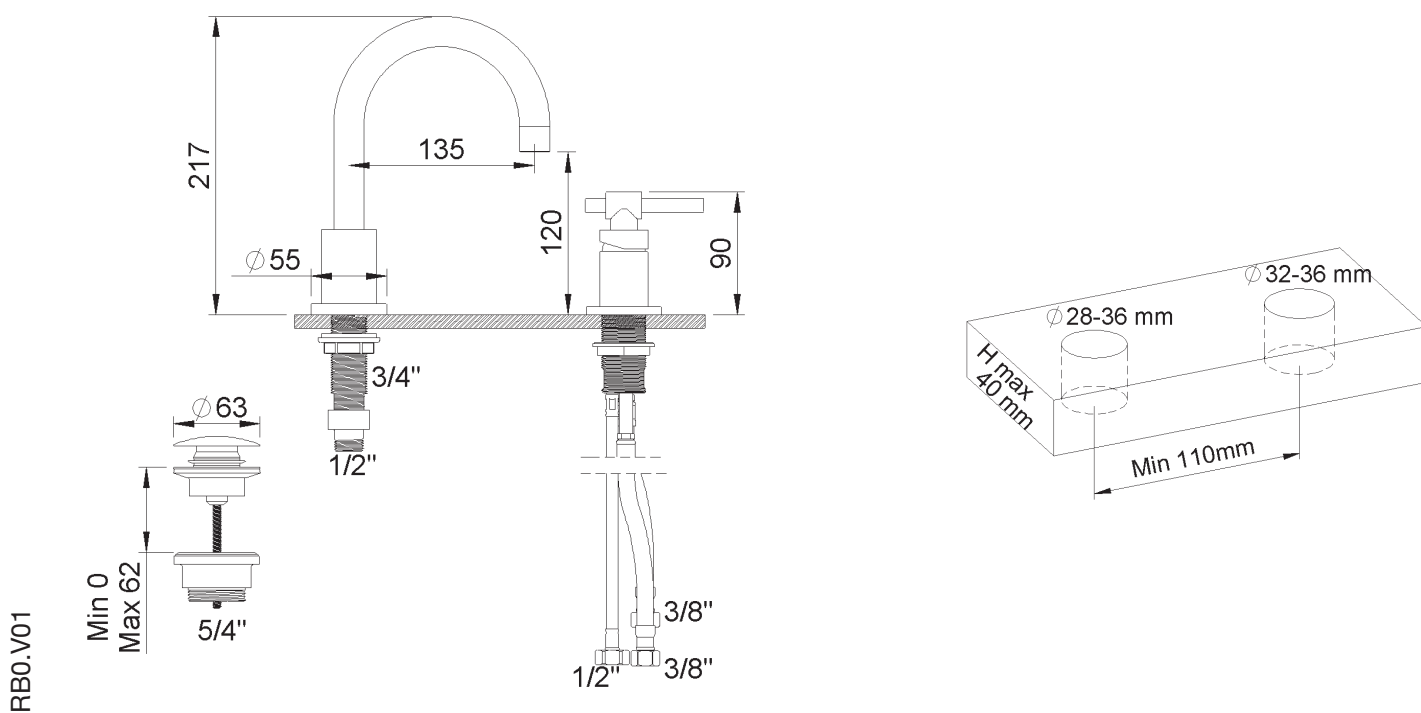

**PRODUCT TECHNICAL SHEET**

Collection : **DYNAMIC**

Ref. : **4527.11.45**

Mitigeur de lavabo 2 trous, avec vidage push-up

2-gats ééngreeps wastafelmengkraan, met push-up lediging

2-hole single-lever washbasin mixer, with push-up waste

**Picture**

**Product details**

Flow at 3 bar : Restricted 7,0 l/min

Internal mechanism : Mixer ceramic cartridge (90°)

**Technical drawing**

RB0.V01