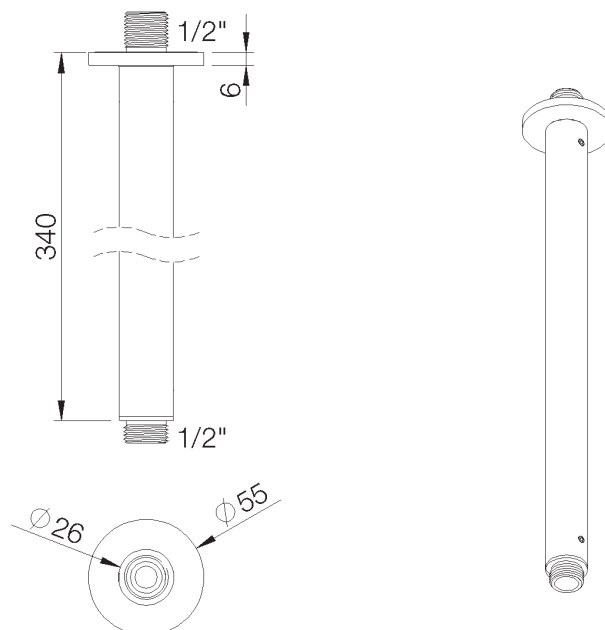

**PRODUCT TECHNICAL SHEET**

Collection : **CONTEMPORARY**

Ref. : **8020.11.84**

Bras de douche rond, vertical

Ronde douchearm, verticale

Round shower arm, vertical

**Picture**

**Product details**

**Technical drawing**

RN17/02/2015.V01