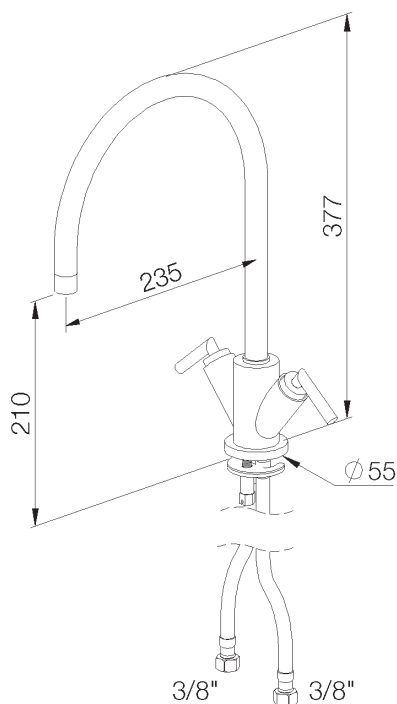

PRODUCT TECHNICAL SHEET

Collection :

FUN

Ref. :

4031.11.23

Mélangeur cuisine monotrou, grand bec mobile 235mm

Eéngats keukenmengkraan, grote draaibare uitloop 235mm

Single hole kitchen mixer, great swivel spout 235mm

Picture

Product details

Weight : 2,35 kg

Internal mechanism : Ceramic valve 1/4 turn

Technical drawing

RA1.V01