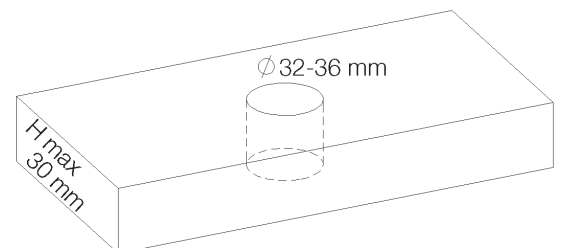

Picture

Product details

Weight : 2,35 kg

Internal mechanism : Ceramic valve 1/4 turn

Technical drawing

RA1.V01