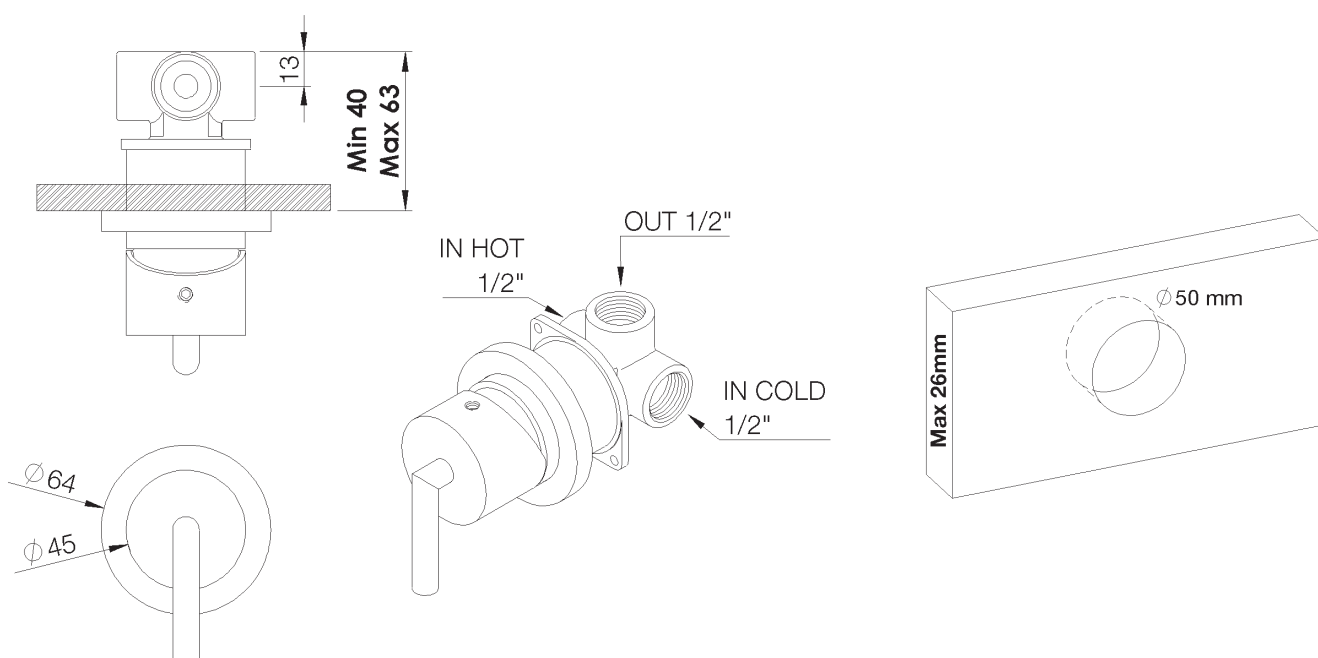

PRODUCT TECHNICAL SHEET

Collection : **FUN**

Ref. : **4531.11.42**

Mitigeur mural à encastrer

Eéngreepsmengkraan voor wandmontage

Concealed wall-mounted single-lever mixer

Picture

Product details

Internal mechanism : Mixer ceramic cartridge (90°)

Technical drawing

RA1.V01