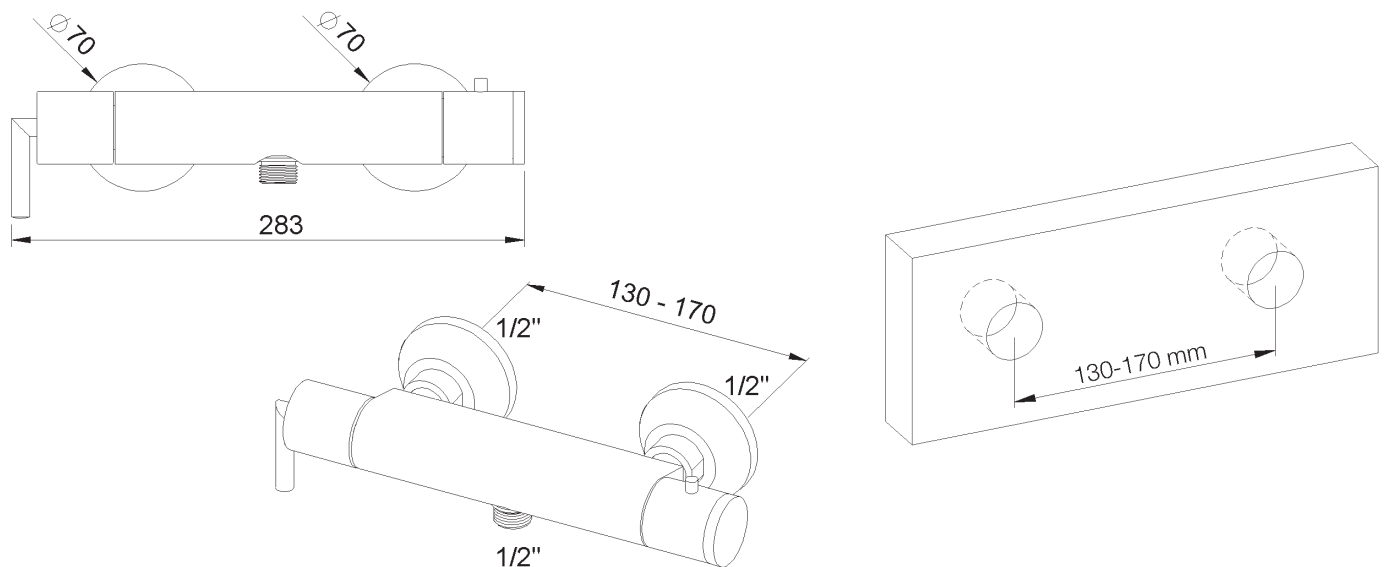

PRODUCT TECHNICAL SHEET

Collection : **FUN**

Ref. : **4531.11.73**

Thermostatique de douche apparent

Opbouw douchethermostaat

Wall-mounted shower thermostat

Picture

Product details

Weight : 1,9 kg

Internal mechanism : Ceramic valve 1/4 turn

T° mechanism : Thermostatic wax cartridge

Technical drawing

RA0.V01