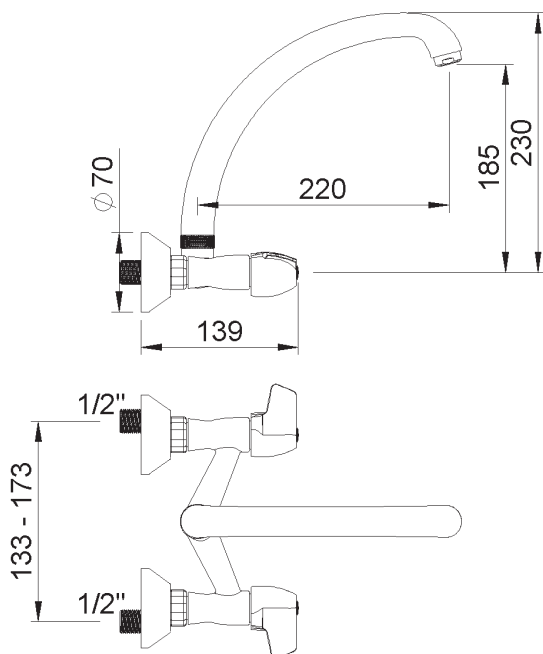

**Picture**

**Product details**

Weight : 1,9 kg

Internal mechanism : 1/3 turn compression valve

**Technical drawing**

RAO.V01