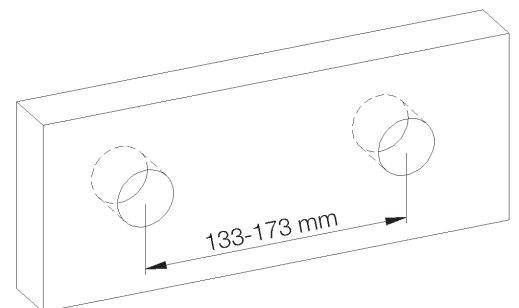

**Picture**

**Product details**

Weight : 1,9 kg

Internal mechanism : 1/3 turn compression valve

**Technical drawing**

RAO.V01