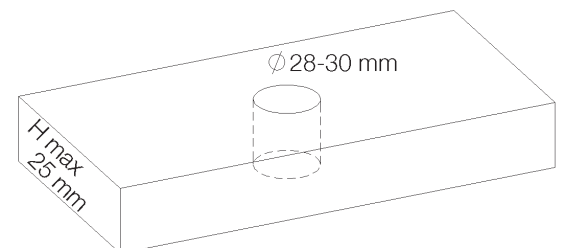

Picture

Product details

Flow at 3 bar : Restricted 5,0 l/min

Internal mechanism : Mixer ceramic cartridge (90°)

Note : option rosette 55x3mm
(8048.--.14)

Technical drawing

RAO.V01