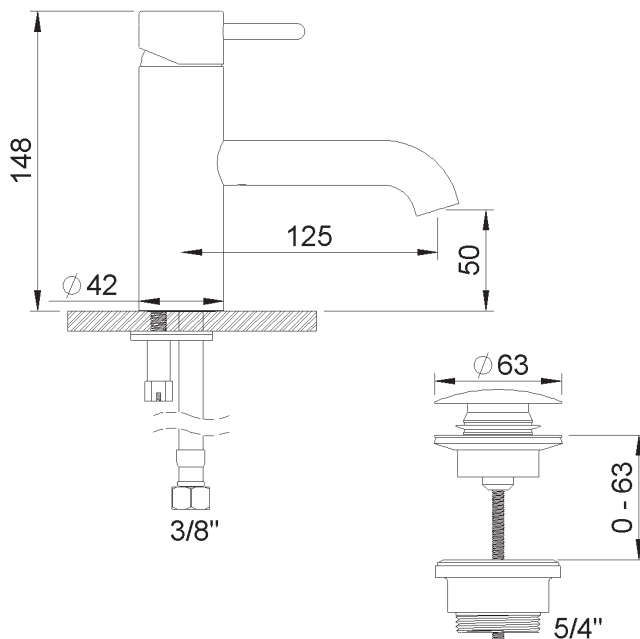

PRODUCT TECHNICAL SHEET

Collection :

PLUG

Ref. :

4570.11.10

Mitigeur de lavabo monotrou, avec vidage push-up

Eéngreeps wastafelmengkraan met push-up lediging

Single-lever sink mixer, with push-up waste

Picture

Product details

Flow at 3 bar : Restricted 5,0 l/min

Internal mechanism : Mixer ceramic cartridge (90°)

Note : option rosette 55x3mm
(8048.--.14)

Technical drawing

RAO.V01