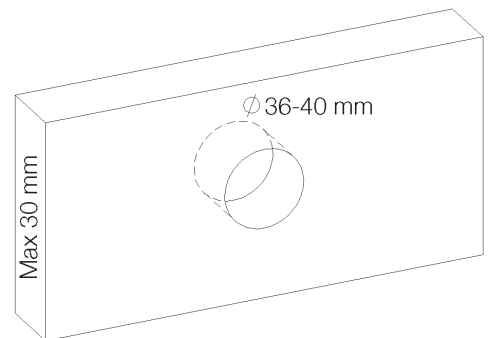

PRODUCT TECHNICAL SHEET

Collection :	Plug	Ref. :	4570.11.42
--------------	------	--------	-------------------

Mitigeur de douche à encastrer
Inbouw ééngreeps douchemengkraan
Concealed wall-mounted single-lever shower mixer

Picture

Product details

Internal mechanism : Joystick ceramic cartridge (90°)

Technical drawing

RA0.V01