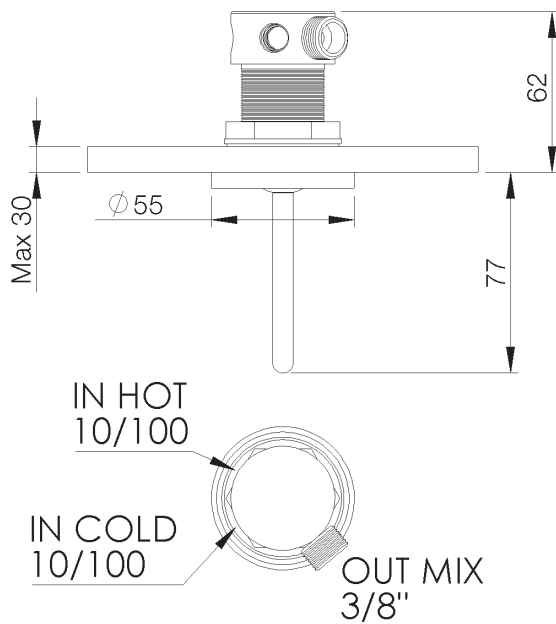

PRODUCT TECHNICAL SHEET

Collection :	Plug	Ref. :	4570.11.42
--------------	------	--------	-------------------

Mitigeur de douche à encastrer
Inbouw ééngreeps douchemengkraan
Concealed wall-mounted single-lever shower mixer

Picture

Product details

Internal mechanism : Joystick ceramic cartridge (90°)

Technical drawing

RA0.V01