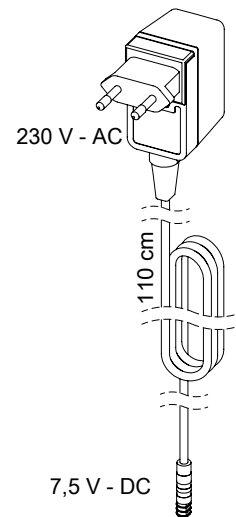

PRODUCT TECHNICAL SHEET

Collection :

SIGN

Ref. :

5082.11.48

Robinet de lave-mains Infrarouge sur secteur, mural, froid

Infrarood fonteinkraan op netspanning, voor wandmontage, koud

Infrared washbasin tap mains-powered, wall-mounted, cold

Picture

Product details

- Flow at 3 bar : Restricted 5,6 l/min
- Internal mechanism : Mechanism servo-motor, classic cartridge with ceramic discs for optimum reliability
- Power consumption : 4 W, Standby 0,1W
Input 110-230 V-AC @ 50-60 Hz
Output 7,5 V-DC
- Unit : Adjustable infrared detector with remote control (not included, ref. 8055.00.91)
Factory pre-set
- Security : Low voltage.
Automatic closing in case of power failure

Technical drawing

RA0.V01