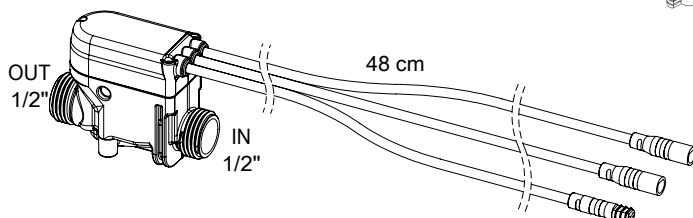

Technical drawing