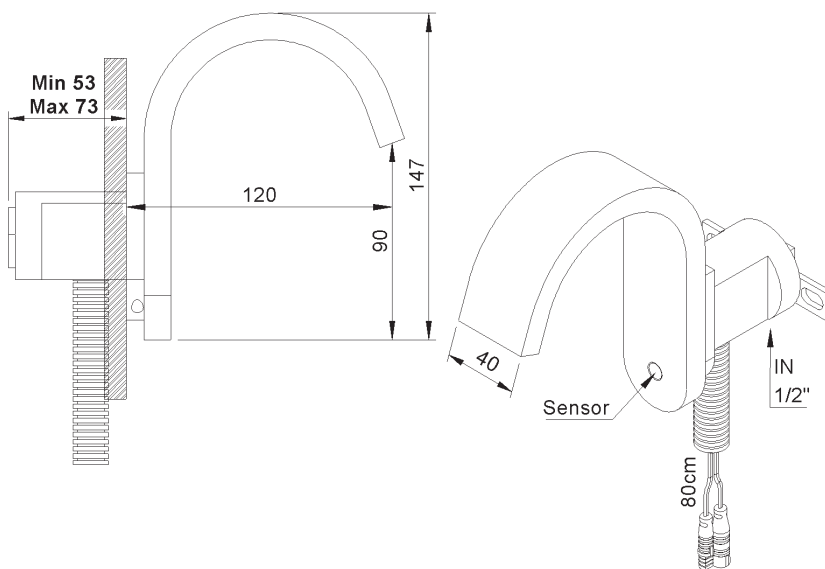

Technical drawing