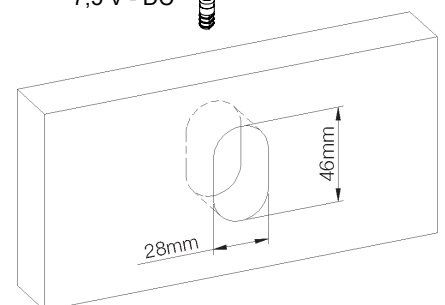

Technical drawing