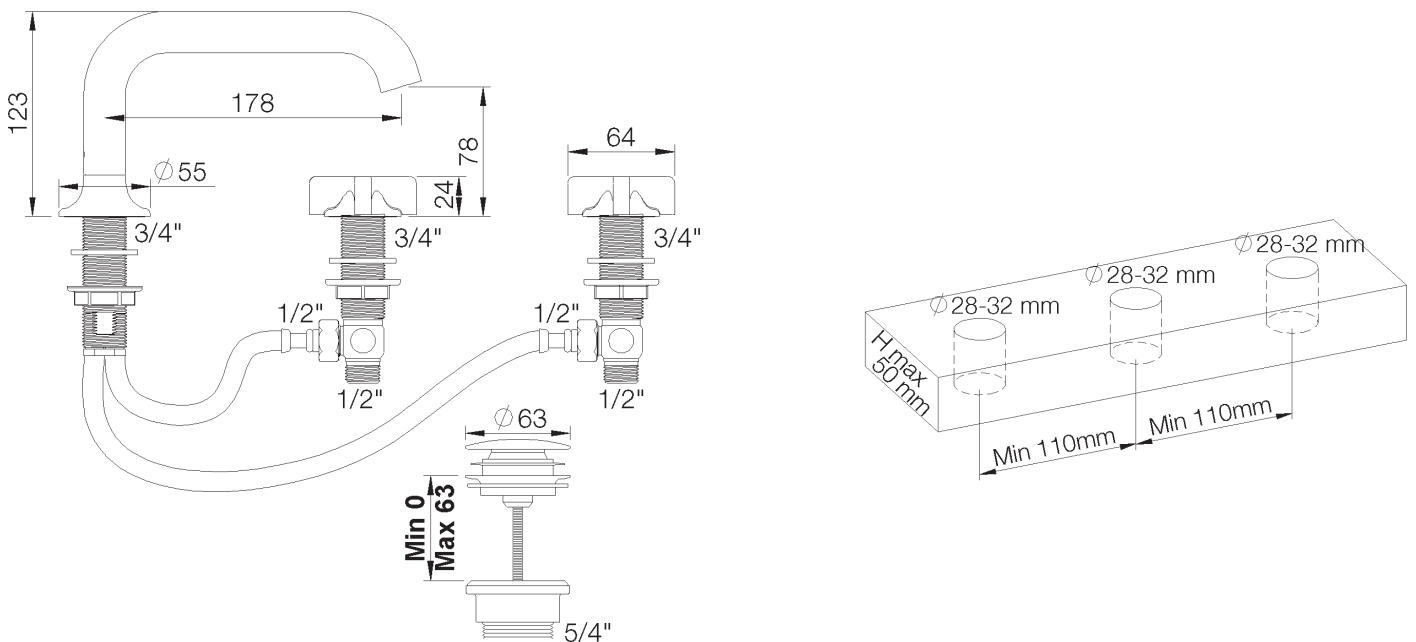

**PRODUCT TECHNICAL SHEET**

Collection :

**Times**

Ref. :

**4073.11.46**

Batterie de lavabo 3 trous, avec vidage push-up

3-gats wastafelmengkraan, met push-up lediging

3-hole washbasin mixer, with push-up waste

**Picture**

**Product details**

Flow at 3 bar : Restricted 7,5 l/min

Internal mechanism : Ceramic valve 1/4 turn

**Technical drawing**

RAO.V01