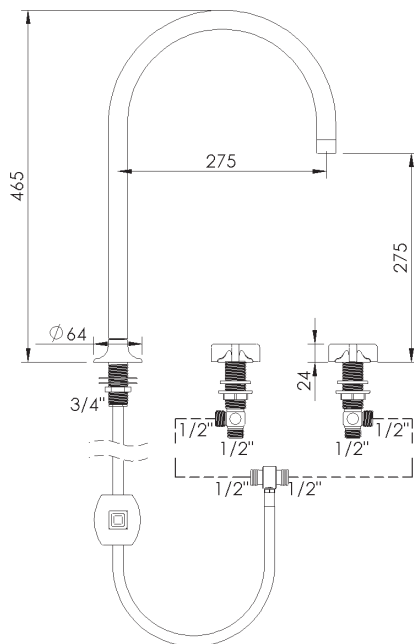

PRODUCT TECHNICAL SHEET

Collection :

Times

Ref. :

4074.11.26

Batterie de cuisine 3 trous, grand bec mobile 275 mm avec mousseur extractible, 1 jet

3-gats keukenmengkraan met grote beweegbare bek 275 mm en uittrekbare perlator, 1 straal

3-hole sinkmixer with great swing spout 275 mm and pull-out aerator, 1 spray

Picture

Product details

Internal mechanism : Ceramic valve 1/4 turn

Note : Provide room for counterweight

Technical drawing

RAO.V01