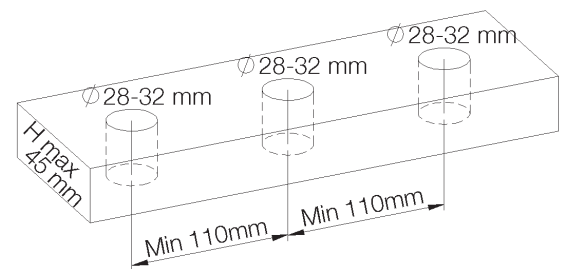

PRODUCT TECHNICAL SHEET

Collection :

Times

Ref. :

4074.11.26

Batterie de cuisine 3 trous, grand bec mobile 275 mm avec mousseur extractible, 1 jet

3-gats keukenmengkraan met grote beweegbare bek 275 mm en uittrekbare perlator, 1 straal

3-hole sinkmixer with great swing spout 275 mm and pull-out aerator, 1 spray

Picture

Product details

Internal mechanism : Ceramic valve 1/4 turn

Note : Provide room for counterweight

Technical drawing

RAO.V01