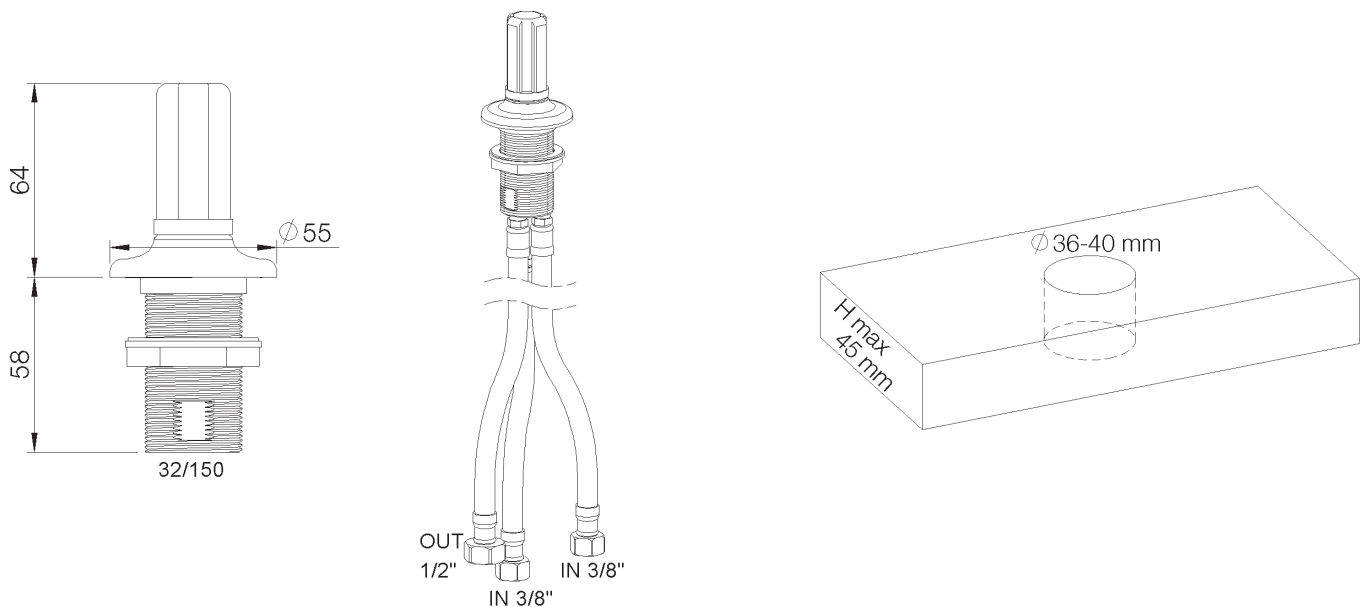

PRODUCT TECHNICAL SHEET

Collection :	Times	Ref. :	4574.11.43
--------------	-------	--------	-------------------

Mitigeur lavabo à poser
Opbouw ééngreeps wastafelmengkraan
Rim-mounted single-lever mixer

Picture

Product details

Internal mechanism : Joystick ceramic cartridge (90°)

Technical drawing

RAO.V01