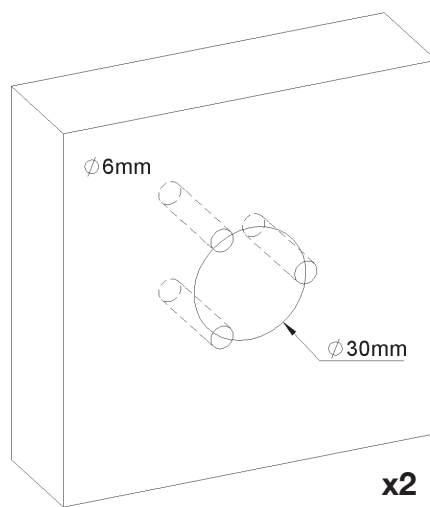

Technical drawing