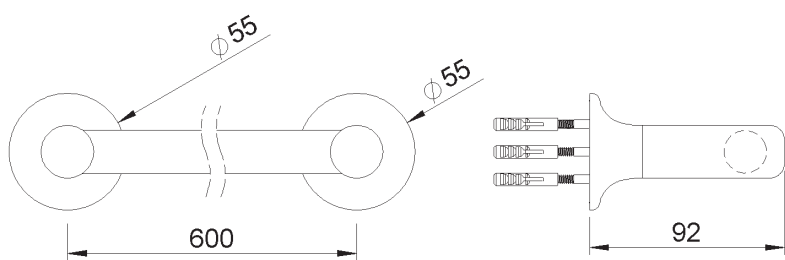

PRODUCT TECHNICAL SHEET

Collection : **TIMES**

Ref. : **6273.11.13**

Porte-serviette, 1 barre fixe, 600mm

Handdoekdrager, 1 vaste staaf, 600mm

Towel holder, 1 fixed rail, 600mm

Picture

Product details

Technical drawing

RAO.V01