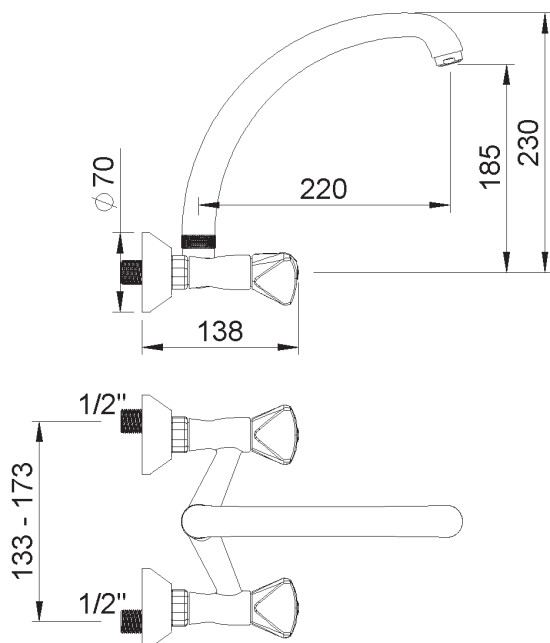

Picture

Product details

Weight :

1,9 kg

Internal mechanism : 1/3 turn compression valve

Technical drawing

RAO.V01