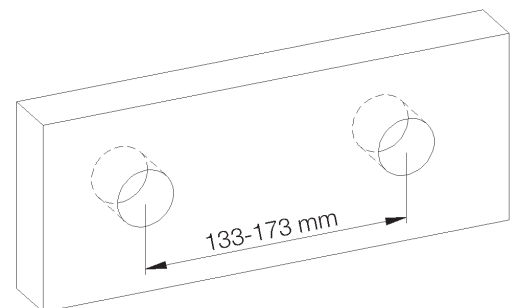

Picture

Product details

Weight :

1,9 kg

Internal mechanism : 1/3 turn compression valve

Technical drawing

RAO.V01