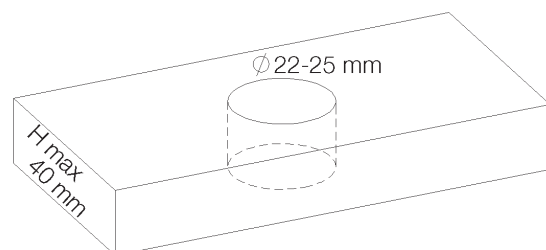

**Picture**

**Product details**

Weight : 0,8 kg

Flow at 3 bar : 7,5 l/min

Internal mechanism : 1/3 turn compression valve

**Technical drawing**

RN01/01/2015.V01