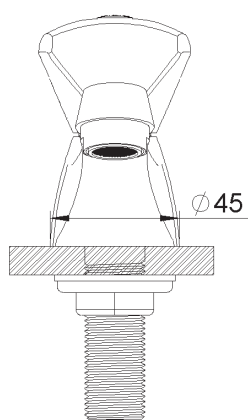

**Picture**

**Product details**

Weight : 0,8 kg

Flow at 3 bar : 7,5 l/min

Internal mechanism : 1/3 turn compression valve

**Technical drawing**

RN01/01/2015.V01