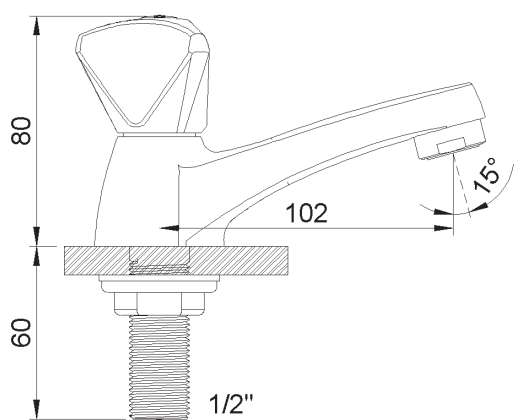

**Picture**

**Product details**

Weight : 0,8 kg

Flow at 3 bar : 7,5 l/min

Internal mechanism : 1/3 turn compression valve

**Technical drawing**

RN01/01/2015.V01