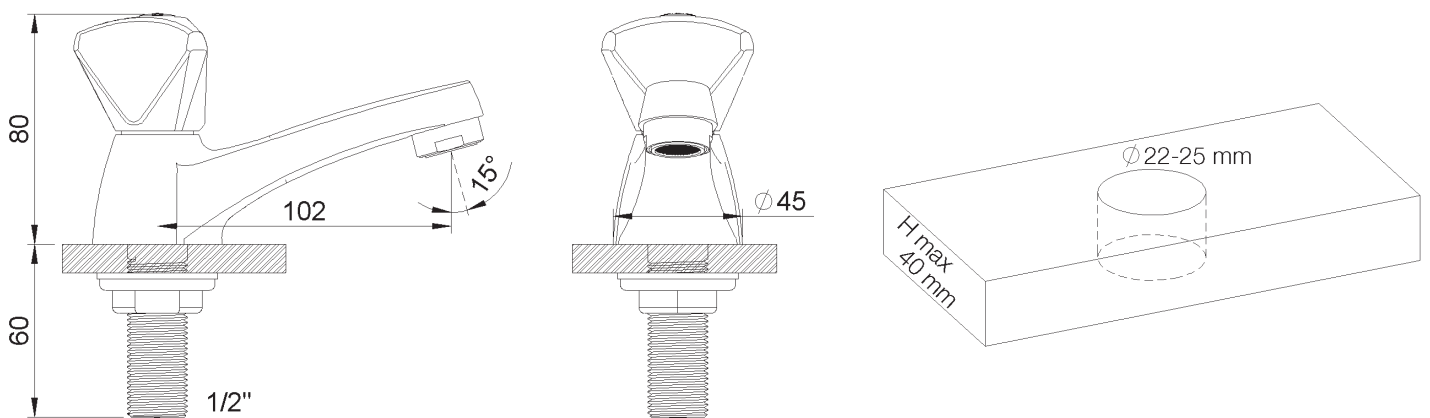

Picture

Product details

Weight : 0,8 kg

Flow at 3 bar : 7,5 l/min

Internal mechanism : 1/3 turn compression valve

Technical drawing

RN01/01/2015.V01