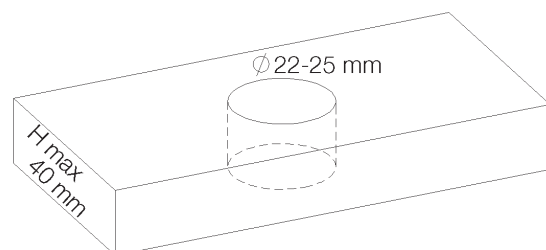

PRODUCT TECHNICAL SHEET

Collection :	TRIO	Ref. :	1001.--.35
--------------	------	--------	------------

Robinet de lavabo, bec mobile

Lavabokraan, draibare uitloop

Basin tap, swivel spout

Picture

Product details

Weight : 0,8 kg

Internal mechanism : 1/3 turn compression valve

Technical drawing

RA0.V01