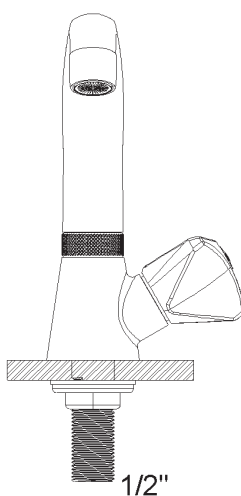

PRODUCT TECHNICAL SHEET

Collection :	TRIO	Ref. :	1001.--.35
--------------	------	--------	------------

Robinet de lavabo, bec mobile

Lavabokraan, draibare uitloop

Basin tap, swivel spout

Picture

Product details

Weight : 0,8 kg

Internal mechanism : 1/3 turn compression valve

Technical drawing

RA0.V01