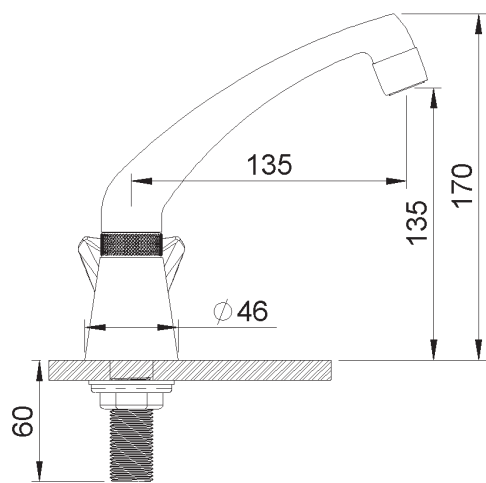

PRODUCT TECHNICAL SHEET

Collection :	TRIO	Ref. :	1001.--.35
--------------	------	--------	------------

Robinet de lavabo, bec mobile

Lavabokraan, draibare uitloop

Basin tap, swivel spout

Picture

Product details

Weight : 0,8 kg

Internal mechanism : 1/3 turn compression valve

Technical drawing

RA0.V01