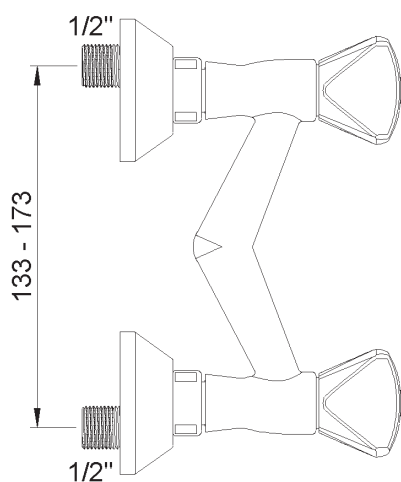

Picture

Product details

Weight : 1,7 kg

Internal mechanism : 1/3 turn compression valve

Technical drawing

RA0.V01