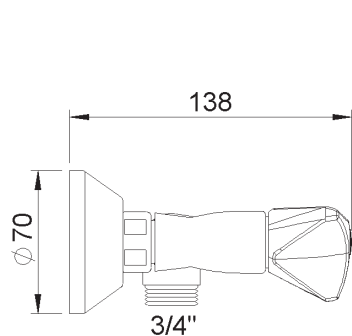

Picture

Product details

Weight : 1,7 kg

Internal mechanism : 1/3 turn compression valve

Technical drawing

RA0.V01