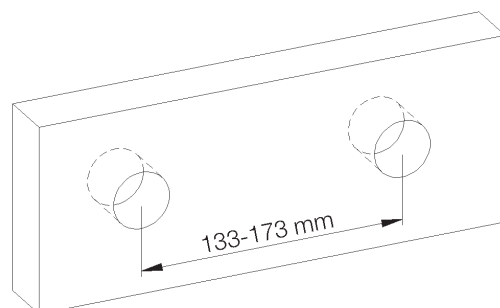

Picture

Product details

Weight : 1,7 kg

Internal mechanism : 1/3 turn compression valve

Technical drawing

RA0.V01