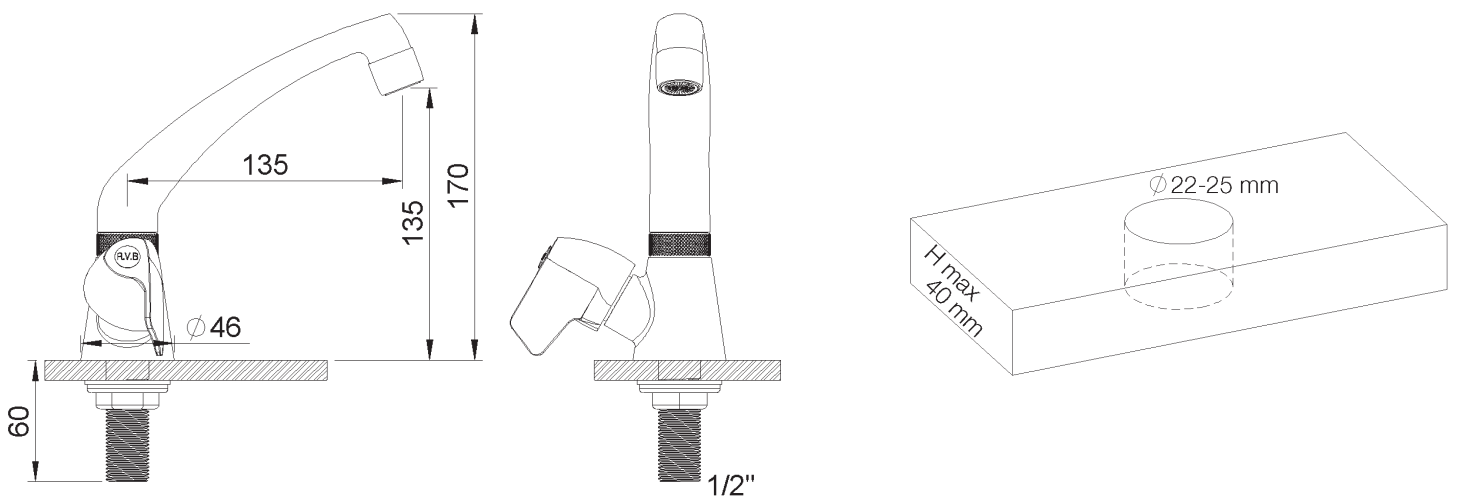

**PRODUCT TECHNICAL SHEET**

Collection : **PILE & FACE**

Ref. : **1002.--.36**

Robinet de lavabo, bec mobile

Lavabokraan, draibare uitloop

Basin tap, swivel spout

**Picture**

**Product details**

Weight : 0,8 kg

Internal mechanism : 1/3 turn compression valve

**Technical drawing**

RA0.V01