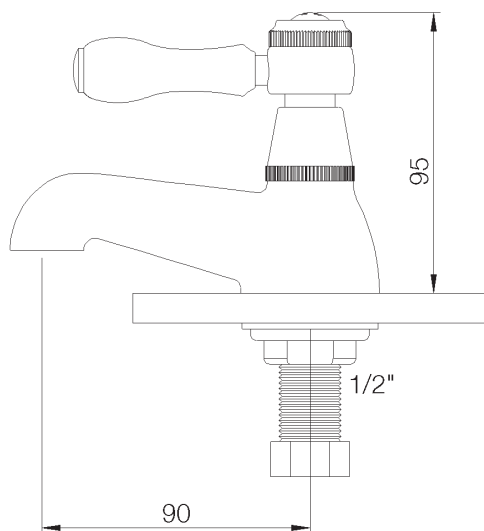

PRODUCT TECHNICAL SHEET			
Collection :	1935	Ref. :	1935.11.33

Robinet lave-mains
Fonteinkraan
Washbasin tap

Picture

Product details

Weight : 0,8 kg
Flow at 3 bar : Restricted 5,6 l/min
Internal mechanism : Ceramic valve 1/4 turn

Technical drawing

RB0.V01