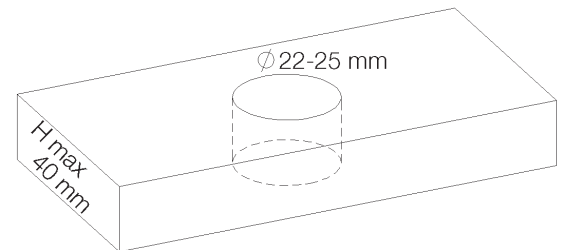

Technical drawing