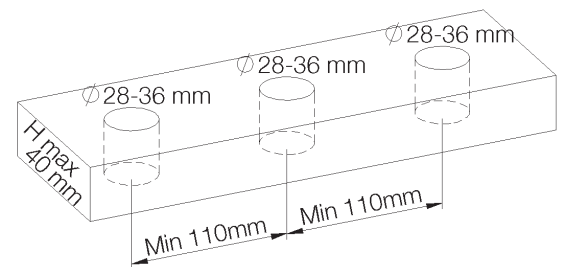

PRODUCT TECHNICAL SHEET

Collection : **FACTORY**

Ref. : **1960.11.29**

Batterie de cuisine 3 trous, grand bec mobile 235mm

3-gats keukenmengkraan, grote draaibare uitloop 235mm

3-hole kitchen mixer, great swivel spout 235mm

Picture

Product details

Internal mechanism : Ceramic valve 1/4 turn

Technical drawing

RAO.V01