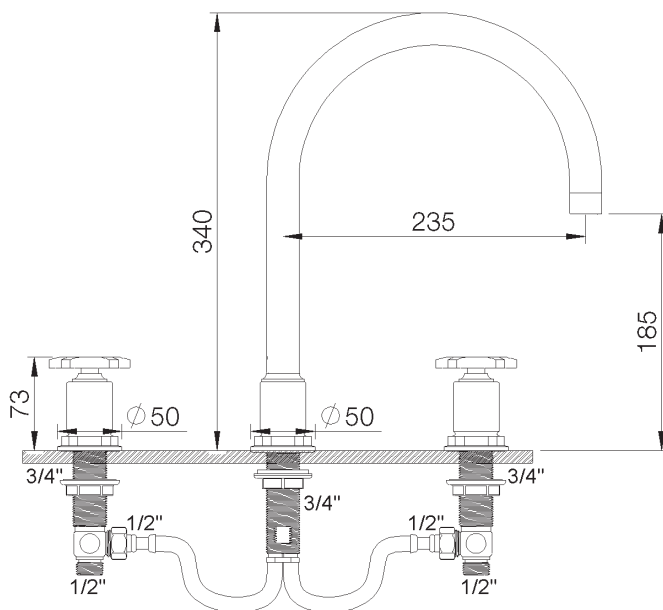

PRODUCT TECHNICAL SHEET

Collection : **FACTORY**

Ref. : **1960.11.29**

Batterie de cuisine 3 trous, grand bec mobile 235mm

3-gats keukenmengkraan, grote draaibare uitloop 235mm

3-hole kitchen mixer, great swivel spout 235mm

Picture

Product details

Internal mechanism : Ceramic valve 1/4 turn

Technical drawing

RAO.V01