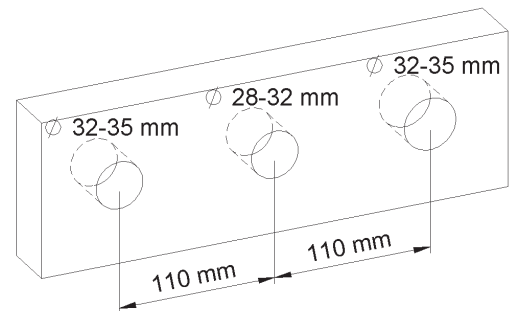

Picture

Product details

Flow at 3 bar : Restricted 7,5 l/min

Internal mechanism : Ceramic valve 1/4 turn

Technical drawing

RC0.V01