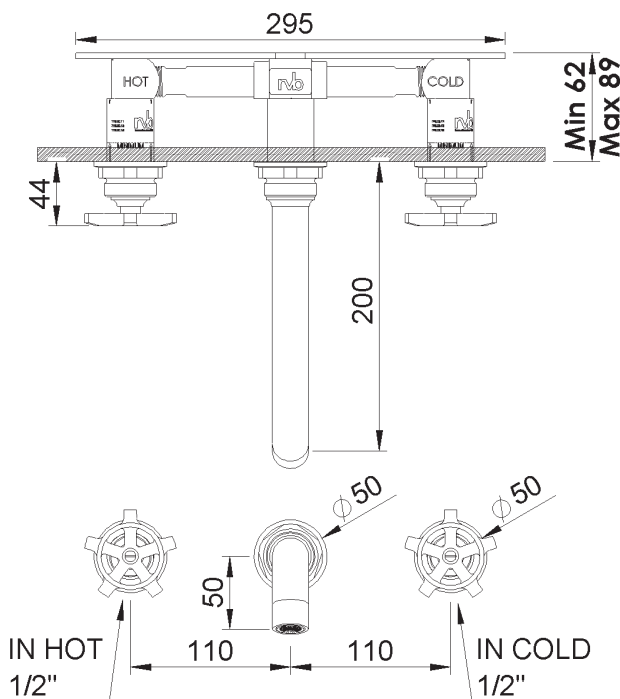

PRODUCT TECHNICAL SHEET

Collection : **FACTORY**

Ref. : **1960.--.50**

Batterie de lavabo murale 3 trous, à encastrer

Inbouw 3-gats wastafelmengkraan voor wandmontage

Concealed wall-mounted 3-hole washbasin mixer

Picture

Product details

Flow at 3 bar : Restricted 7,5 l/min

Internal mechanism : Ceramic valve 1/4 turn

Technical drawing

RC0.V01