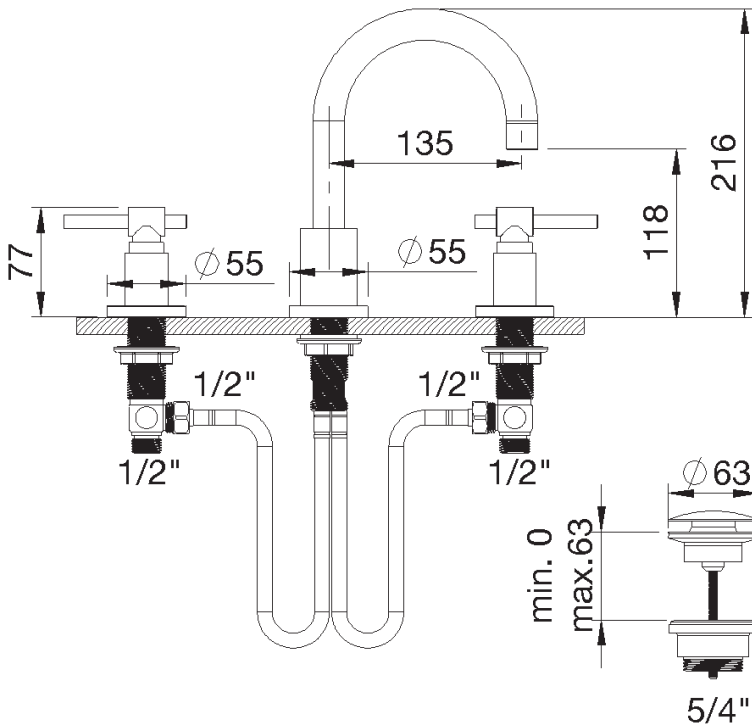

PRODUCT TECHNICAL SHEET		
Collection :	DYNAMIC	Ref. : 4027.--.45

Batterie de lavabo 3 trous, bec 135 mm, avec vidage poussoir

3-gats wastafelmengkraan, uitloop 135mm, met push-up legiging

3-hole washbasing mixer, spout 135mm, with push-up waste

Picture

Product details

Weight: 3,2 kg
Flow at 3 bar : Restricted 5l/min
Internal mechanism : Ceramic valve 1/4 turn

Technical drawing

RB.V01