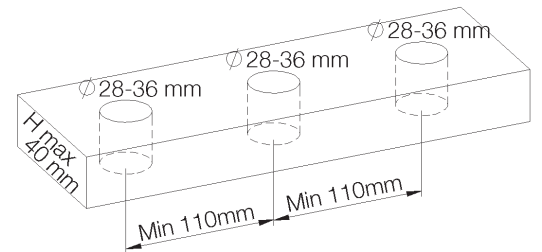

PRODUCT TECHNICAL SHEET		
Collection :	DYNAMIC	Ref. : 4027.--.45

Batterie de lavabo 3 trous, bec 135 mm, avec vidage poussoir

3-gats wastafelmengkraan, uitloop 135mm, met push-up legiging

3-hole washbasing mixer, spout 135mm, with push-up waste

Picture

Product details

Weight: 3,2 kg
Flow at 3 bar : Restricted 5l/min
Internal mechanism : Ceramic valve 1/4 turn

Technical drawing

RB.V01