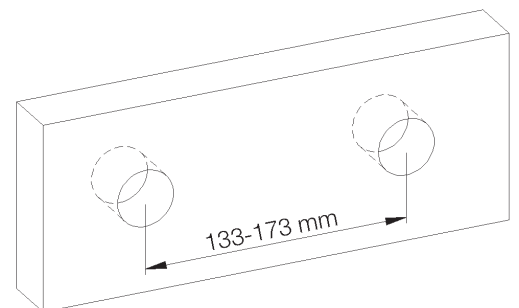

Set wall-mounted shower mixer with flexible, handshower, support and shower arm with anti-limescale rainshower head Ø 200mm

Picture

Product details

Flow at 3 bar : Restricted 15 l/min

Internal mechanism : Ceramic valve 1/4 turn

Diverter : Ceramic

Technical drawing

RA1.V01