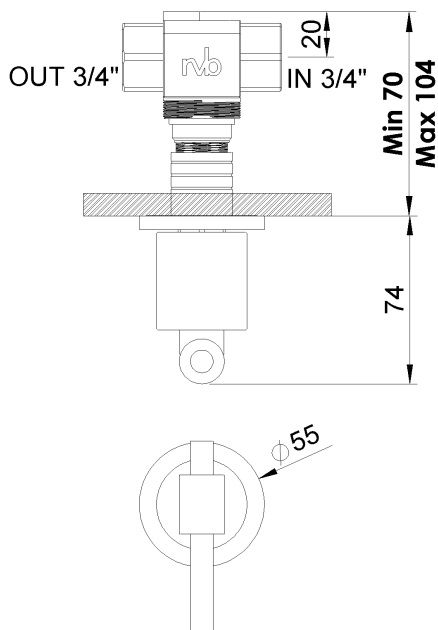

PRODUCT TECHNICAL SHEET

Collection : **DYNAMIC**

Ref. : **4027.--.82**

Robinet d'arrêt à encastrer, 3/4"

Inbouw afsluitkraan, 3/4"

Concealed stop-valve, 3/4"

Picture

Product details

Internal mechanism : Ceramic valve 1/4 turn

Technical drawing

RB1.V01