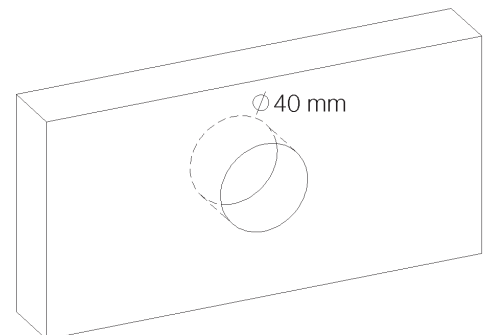

PRODUCT TECHNICAL SHEET

Collection : **DYNAMIC**

Ref. : **4027.--.82**

Robinet d'arrêt à encastrer, 3/4"

Inbouw afsluitkraan, 3/4"

Concealed stop-valve, 3/4"

Picture

Product details

Internal mechanism : Ceramic valve 1/4 turn

Technical drawing

RB1.V01