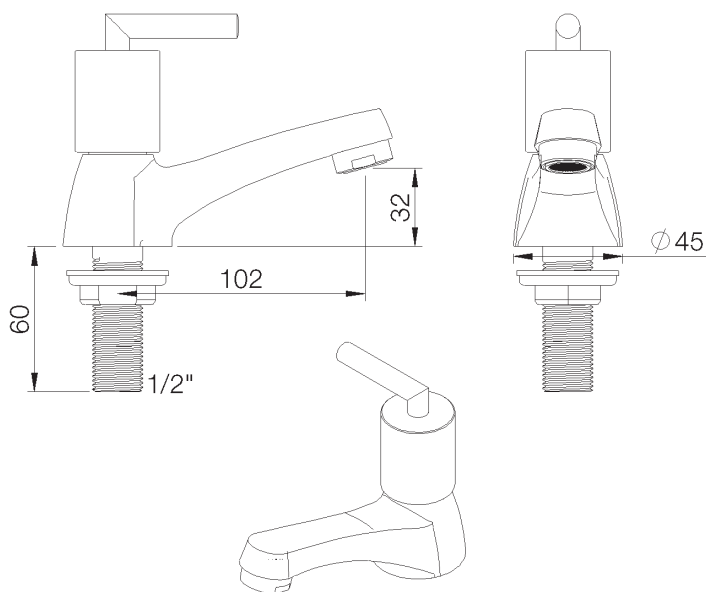

Picture

Product details

Weight : 0,8 kg

Flow at 3 bar : Restricted 7,5 l/min

Internal mechanism : Ceramic valve 1/4 turn

Technical drawing

RAO.V01