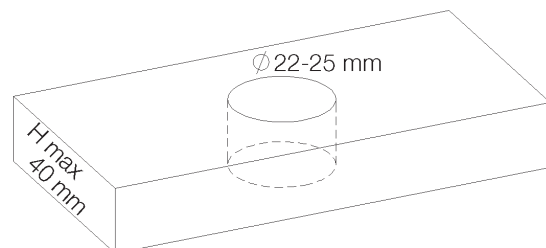

Picture

Product details

Weight : 0,8 kg

Flow at 3 bar : Restricted 7,5 l/min

Internal mechanism : Ceramic valve 1/4 turn

Technical drawing

RAO.V01