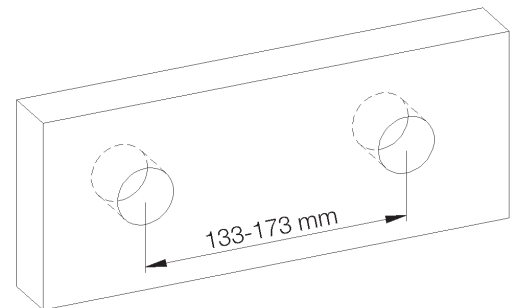

Set wall-mounted shower mixer with flexible, handshower, support and shower arm with anti-limescale rainshower head Ø 200mm

Picture

Product details

Flow at 3 bar : Restricted 15 l/min

Internal mechanism : Ceramic valve 1/4 turn

Diverter : Ceramic

Technical drawing

RA1.V01