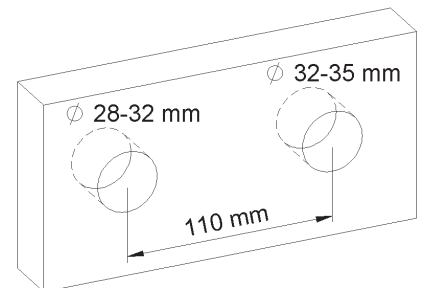

**PRODUCT TECHNICAL SHEET**

Collection : **SULLY**

Ref. : **4032.--.48**

Robinet de lave-mains mural à encastrer, bec 200 mm

Fonteinkraan voor wandmontage, uitloop 200 mm

Concealed wall-mounted washbasin tap, spout 200 mm

**Picture**

**Product details**

Weight : 1,75 kg

Flow at 3 bar : Restricted 7 l/min

Internal mechanism : Ceramic valve 1/4 turn

**Technical drawing**

RB0.V01