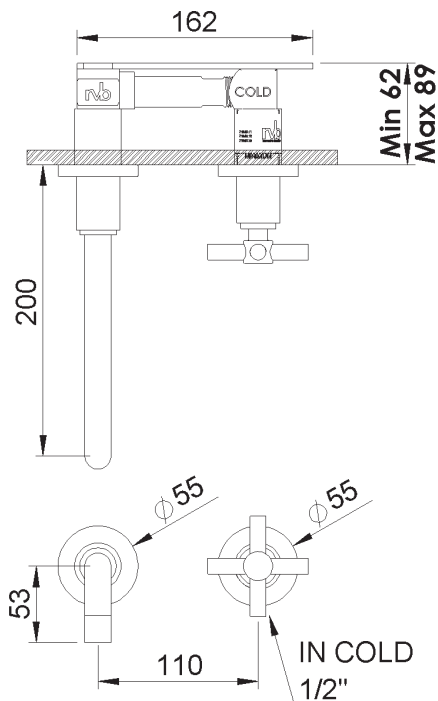

**PRODUCT TECHNICAL SHEET**

Collection : **SULLY**

Ref. : **4032.--.48**

Robinet de lave-mains mural à encastrer, bec 200 mm

Fonteinkraan voor wandmontage, uitloop 200 mm

Concealed wall-mounted washbasin tap, spout 200 mm

**Picture**

**Product details**

Weight : 1,75 kg

Flow at 3 bar : Restricted 7 l/min

Internal mechanism : Ceramic valve 1/4 turn

**Technical drawing**

RB0.V01