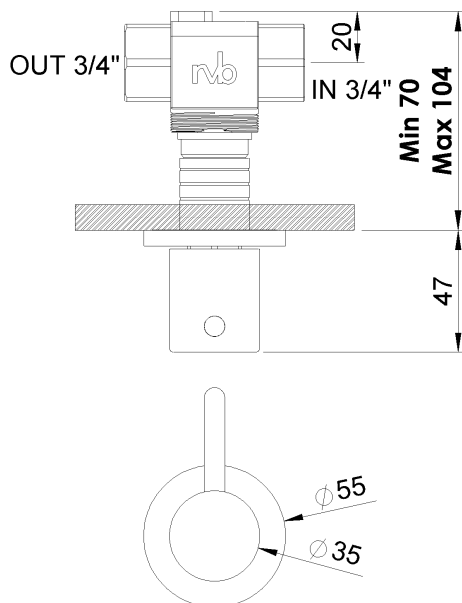

PRODUCT TECHNICAL SHEET

Collection : **PLUG**

Ref. : **4070.--.82**

Robinet d'arrêt à encastrer, 3/4"

Inbouw afsluitkraan, 3/4"

Concealed stop-valve, 3/4"

Picture

Product details

Internal mechanism : Ceramic valve 1/4 turn

Technical drawing

RA1.V01