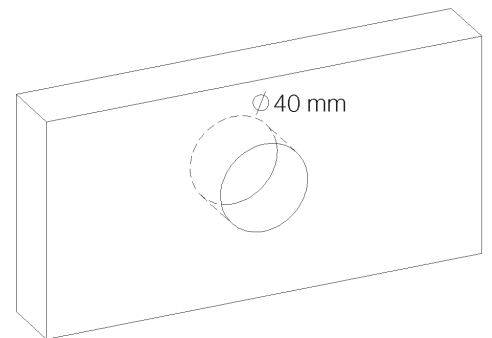

PRODUCT TECHNICAL SHEET

Collection : **PLUG**

Ref. : **4070.--.82**

Robinet d'arrêt à encastrer, 3/4"

Inbouw afsluitkraan, 3/4"

Concealed stop-valve, 3/4"

Picture

Product details

Internal mechanism : Ceramic valve 1/4 turn

Technical drawing

RA1.V01