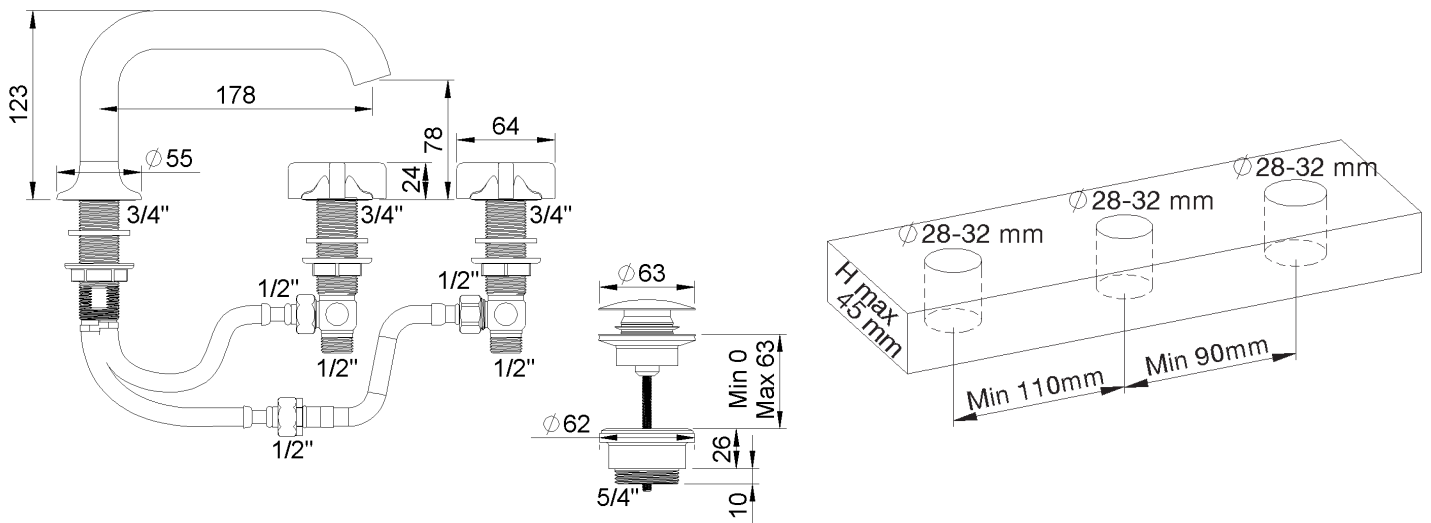

PRODUCT TECHNICAL SHEET

Collection :

TIMES

Ref. :

4073.--.46

Batterie de lavabo 3 trous, vidage push-up

3-gats lavabokraan, push-up lediging

3-hole washbasin mixer with push-up waste

Picture

Product details

Weight : 2,7kg

Flow at 3 bar: Restricted 7,5l/min

Internal mechanism : Ceramic valve 1/4 turn

Technical drawing

RA.V02