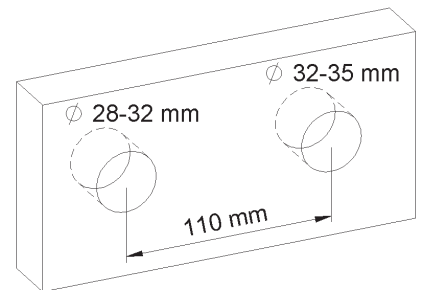

**PRODUCT TECHNICAL SHEET**

Collection :	Line	Ref. :	<b>4075.--.48</b>
--------------	------	--------	-------------------

Robinet de lave-mains mural à encastrer, bec 130 mm  
 Fonteinkraan voor wandmontage, uitloop 130 mm  
 Concealed wall-mounted washbasin tap, spout 130 mm

**Picture**

**Product details**

Flow at 3 bar : Restricted 5 l/min  
 Internal mechanism : Ceramic valve 1/4 turn

**Technical drawing**

RB0.V01