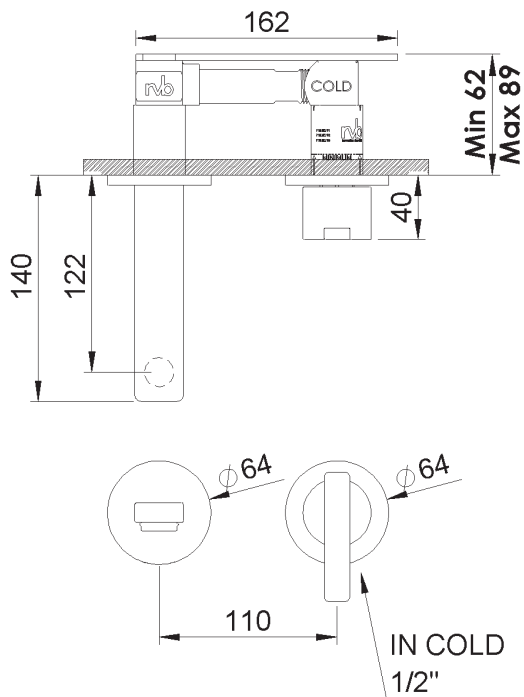

**PRODUCT TECHNICAL SHEET**

Collection :	Line	Ref. :	<b>4075.--.48</b>
--------------	------	--------	-------------------

Robinet de lave-mains mural à encastrer, bec 130 mm  
 Fonteinkraan voor wandmontage, uitloop 130 mm  
 Concealed wall-mounted washbasin tap, spout 130 mm

**Picture**

**Product details**

Flow at 3 bar : Restricted 5 l/min  
 Internal mechanism : Ceramic valve 1/4 turn

**Technical drawing**

RB0.V01