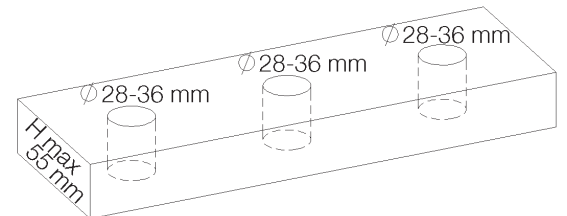

**PRODUCT TECHNICAL SHEET**

Collection :

**DOCKS**

Ref. :

**4080.11.29**

Batterie de cuisine 3 trous, grand bec mobile 235mm

3-gats keukenmengkraan, grote draaibare uitloop 235mm

3-hole kitchen mixer, great swivel spout 235mm

**Picture**

**Product details**

Flow at 3 bar : 30 l/min

Internal mechanism : Ceramic valve 1/4 turn

**Technical drawing**

RAO.V01