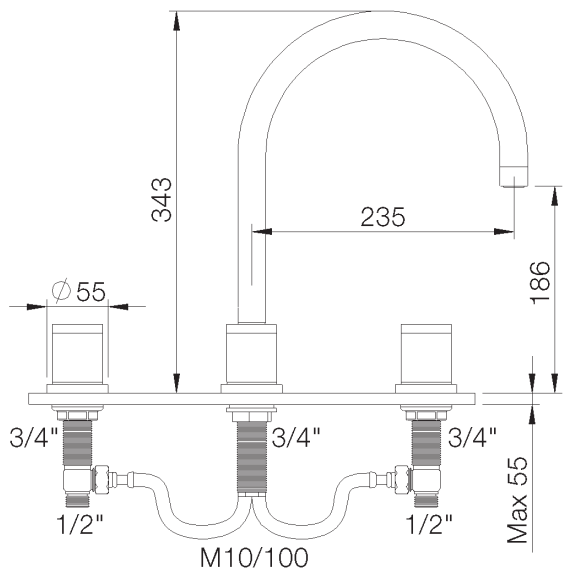

**PRODUCT TECHNICAL SHEET**

Collection :

**DOCKS**

Ref. :

**4080.11.29**

Batterie de cuisine 3 trous, grand bec mobile 235mm

3-gats keukenmengkraan, grote draaibare uitloop 235mm

3-hole kitchen mixer, great swivel spout 235mm

**Picture**

**Product details**

Flow at 3 bar : 30 l/min

Internal mechanism : Ceramic valve 1/4 turn

**Technical drawing**

RAO.V01