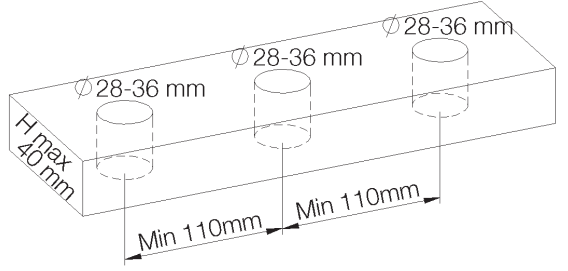

PRODUCT TECHNICAL SHEET

Collection :	CLIFF	Ref. :	4091.--.49
--------------	--------------	--------	-------------------

Batterie de lavabo 3 trous, avec vidage poussoir, bec 165 mm
 3-gats wastafelmengkraan, met push-up lediging, uitloop 165 mm
 3-hole washbasing mixer, with push-up waste, spout 165 mm

Picture

Product details

Weight :	3,5 kg
Flow at 3 bar :	Restricted 5 l/min
Internal mechanism :	Ceramic valve 1/4 turn

Technical drawing

RB.V0