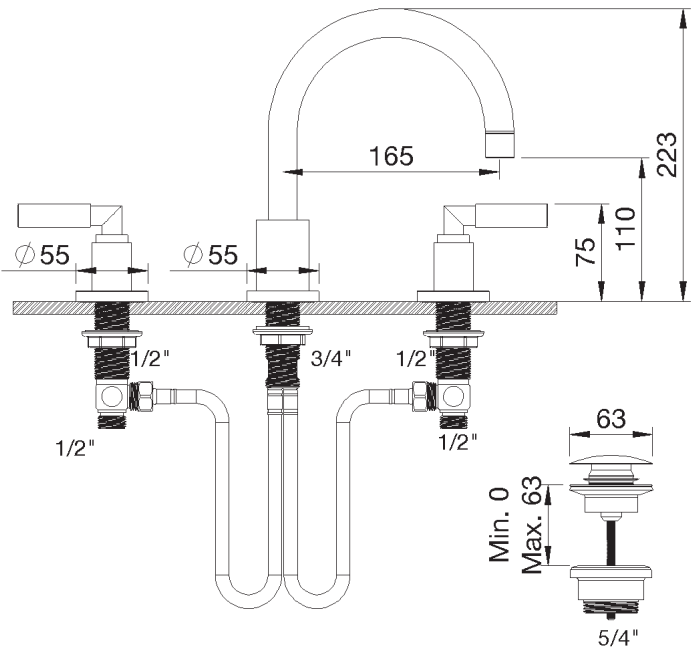

PRODUCT TECHNICAL SHEET

Collection :	CLIFF	Ref. :	4091.--.49
--------------	--------------	--------	-------------------

Batterie de lavabo 3 trous, avec vidage poussoir, bec 165 mm
 3-gats wastafelmengkraan, met push-up lediging, uitloop 165 mm
 3-hole washbasing mixer, with push-up waste, spout 165 mm

Picture

Product details

Weight :	3,5 kg
Flow at 3 bar :	Restricted 5 l/min
Internal mechanism :	Ceramic valve 1/4 turn

Technical drawing

RB.V0