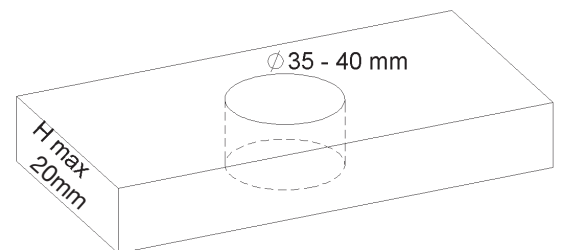

PRODUCT TECHNICAL SHEET

Collection : **DYNAMIC**

Ref. : **4527.--.11**

Mitigeur de lavabo monotrou, bec mobile 165mm et vidage push-up

Eéngreeps wastafelmengkraan met push-up lediging en draaibare uitloop 165mm

Single-lever sink mixer, with push-up waste and swivel spout 165mm

Picture

Product details

Weight : 3,0 kg

Internal mechanism : Mixer ceramic cartridge (90°)

Technical drawing

FN09/02/2016.V01