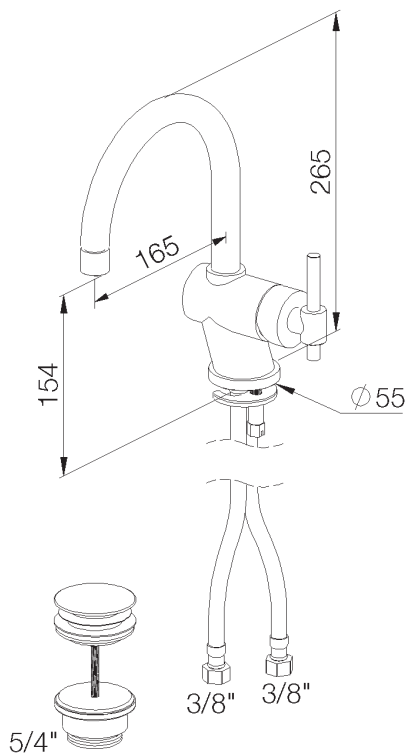

PRODUCT TECHNICAL SHEET

Collection : **DYNAMIC**

Ref. : **4527.--.11**

Mitigeur de lavabo monotrou, bec mobile 165mm et vidage push-up

Eéngreeps wastafelmengkraan met push-up lediging en draaibare uitloop 165mm

Single-lever sink mixer, with push-up waste and swivel spout 165mm

Picture

Product details

Weight : 3,0 kg

Internal mechanism : Mixer ceramic cartridge (90°)

Technical drawing

FN09/02/2016.V01