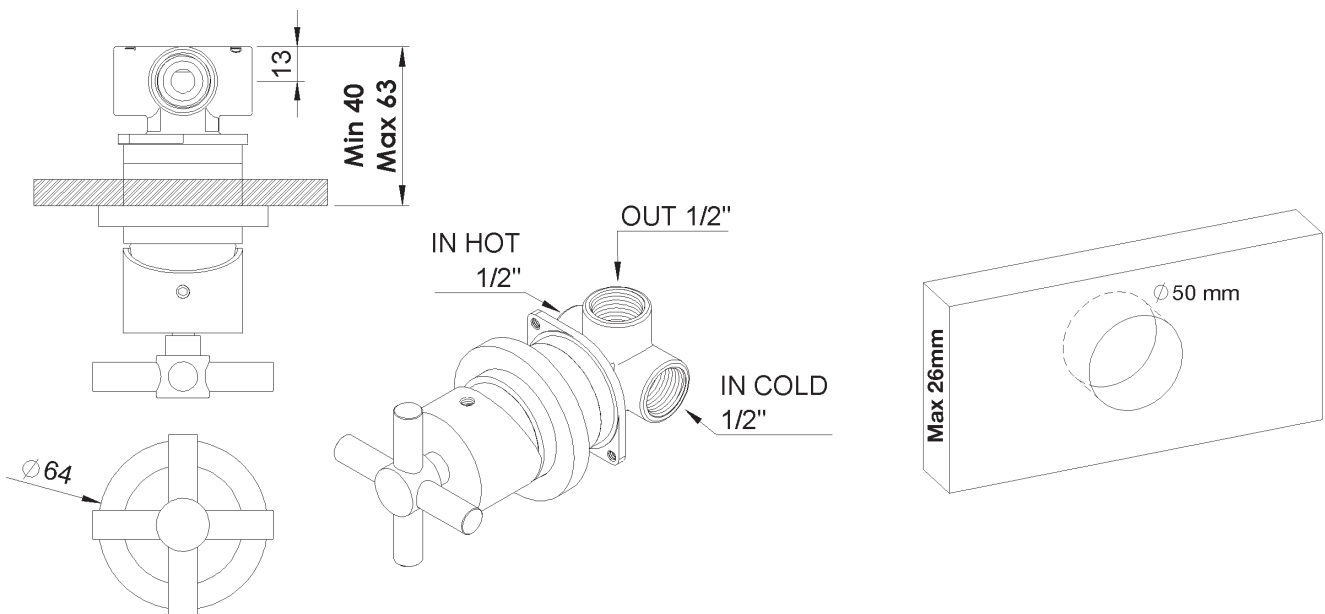

PRODUCT TECHNICAL SHEET

Collection : **SULLY**

Ref. : **4532.11.42**

Mitigeur mural à encastrer

Eéngreepsmengkraan voor wandmontage

Concealed wall-mounted single-lever mixer

Picture

Product details

Internal mechanism : Mixer ceramic cartridge (90°)

Technical drawing

RA1.V01