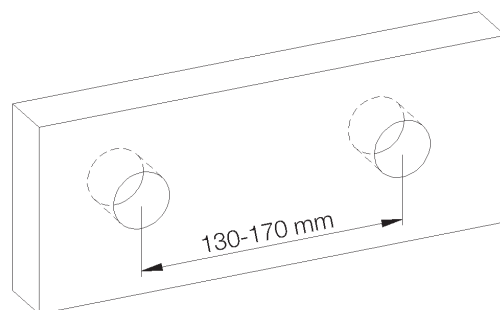

Wall-mounted single-lever bath mixer, with flexible, handshower and support

**Picture**

**Product details**

Flow at 3 bar :            18,0 l/min (Spout)  
                                     20,0 l/min (Handshower)

Internal mechanism : Mixer ceramic cartridge (90°)

Note :                            Handshower hose 1,5m

**Technical drawing**

RA0.V01