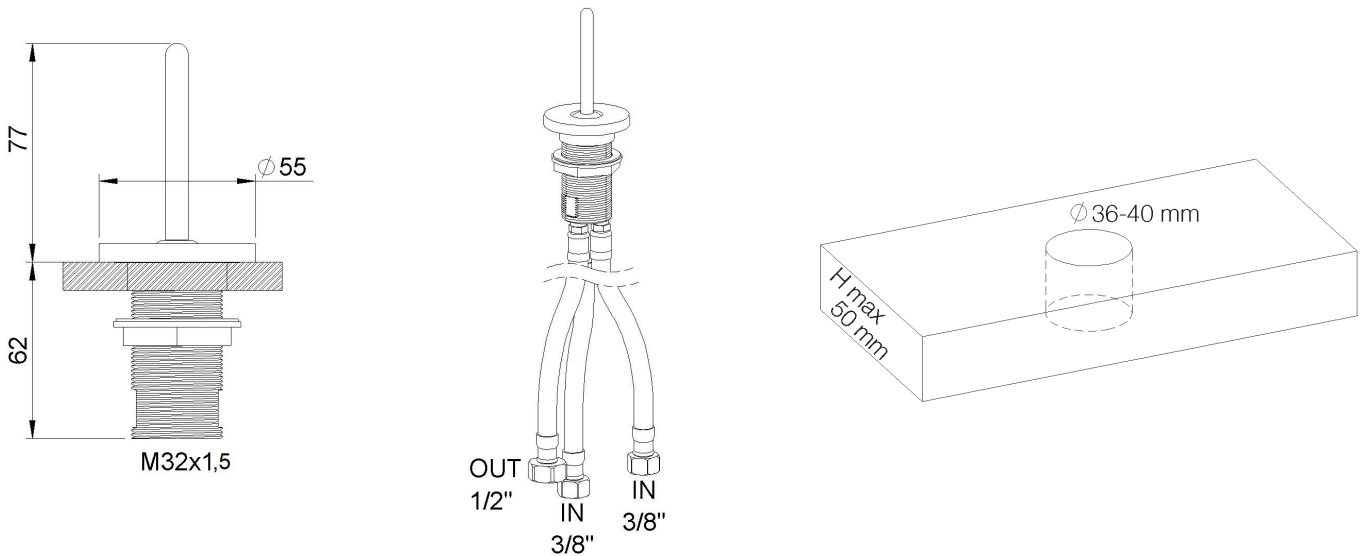

PRODUCT TECHNICAL SHEET

Collection :

PLUG

Ref. **4570.--.43**

Mitigeur lavabo à poser

Opbouw ééngreeps wastafelmengkraan

Rim-mounted single-lever mixer

Picture

Product details

Internal mechanism : Joystick ceramic cartridge (90°)

Technical drawing

RA0.V01