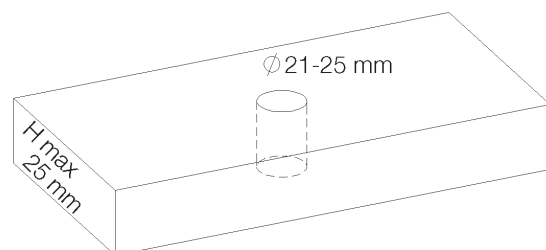

Picture

Product details

Flow at 3 bar : Restricted 4,5 l/min

Internal mechanism : Ceramic valve 1/4 turn

Technical drawing

RNB1.V01