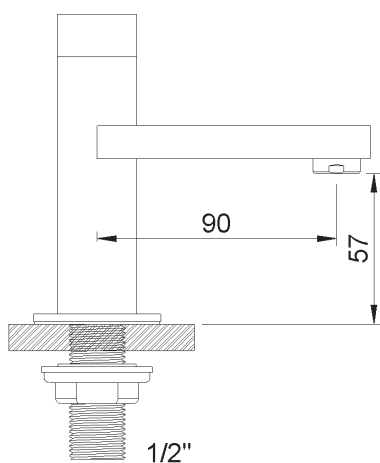

Picture

Product details

Flow at 3 bar : Restricted 4,5 l/min

Internal mechanism : Ceramic valve 1/4 turn

Technical drawing

RNB1.V01