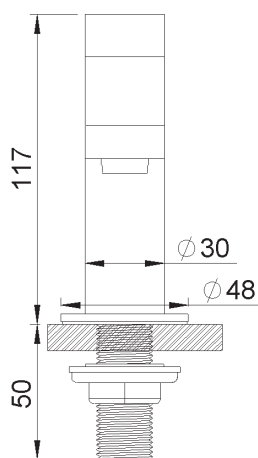

Picture

Product details

Flow at 3 bar : Restricted 4,5 l/min

Internal mechanism : Ceramic valve 1/4 turn

Technical drawing

RNB1.V01