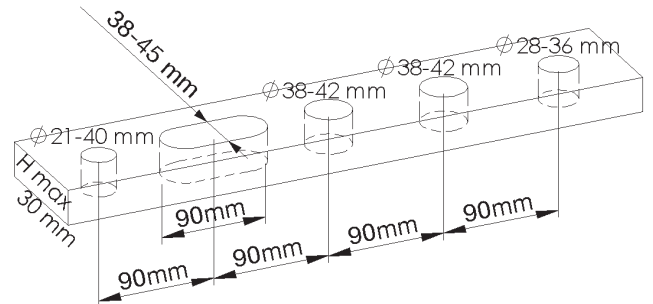

Bath and shower set with thermostatic, 2 stop valves, cylindrical flow and handshower

**Picture**

**Product details**

Internal mechanism : Ceramic valve 1/4 turn  
Thermostatic wax cartridge

**Technical drawing**