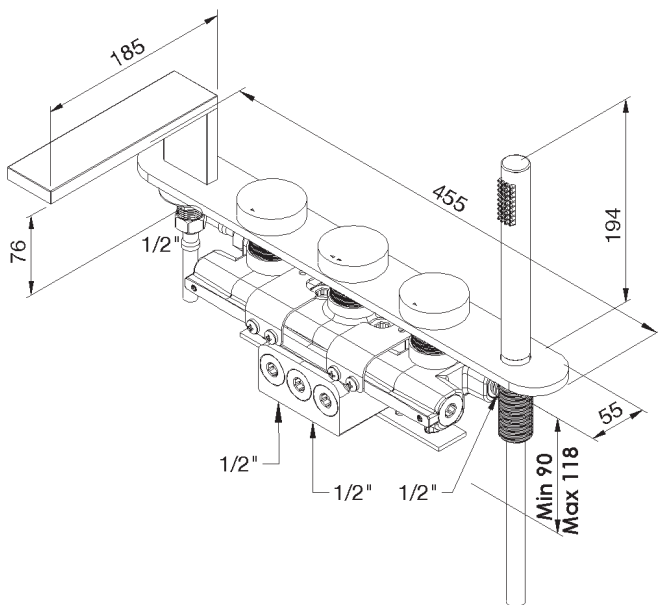

Bath and shower set with thermostatic, 2 stop valves, cylindrical flow and handshower

**Picture**

**Product details**

Internal mechanism : Ceramic valve 1/4 turn  
Thermostatic wax cartridge

**Technical drawing**