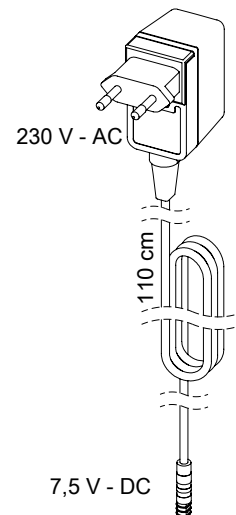

Technical drawing