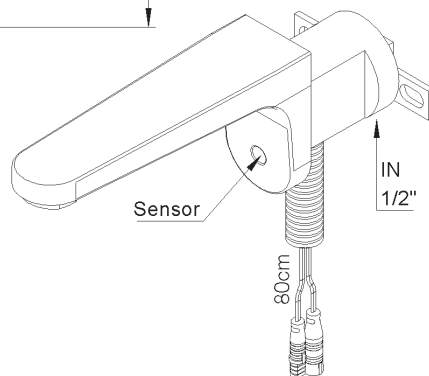

Technical drawing