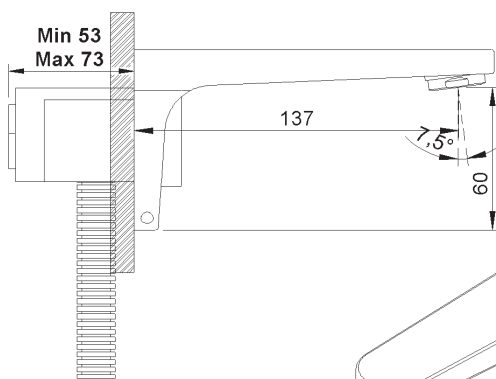

PRODUCT TECHNICAL SHEET

Collection :

GLOVE

Ref. :

5081.11.48

Robinet de lave-mains Infrarouge sur secteur, mural, froid

Infrarood fonteinkraan op netspanning, voor wandmontage, koud

Infrared washbasin tap mains-powered, wall-mounted, cold

Picture

Product details

- Flow at 3 bar : Restricted 5 l/min
- Internal mechanism : Mechanism servo-motor, classic cartridge with ceramic discs for optimum reliability
- Power consumption : 4 W, Standby 0,1W
Input 110-230 V-AC @ 50-60 Hz
Output 7,5 V-DC
- Unit : Adjustable infrared detector with remote control (not included, ref. 8055.00.91)
Factory pre-set
- Security : Low voltage.
Automatic closing in case of power failure

Technical drawing

RA0.V01