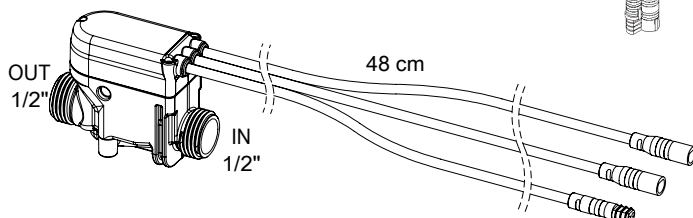

Technical drawing