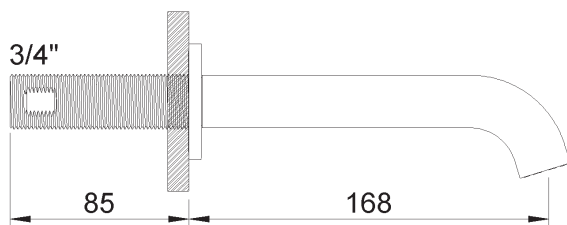

PRODUCT TECHNICAL SHEET

Collection : **PLUG**

Ref. : **8010.--.93**

Bec de bain mural 168mm

Wanduitloop voor bad 168mm

Wall-mounted bath spout 168mm

Picture

Product details

Technical drawing

RAO.V01