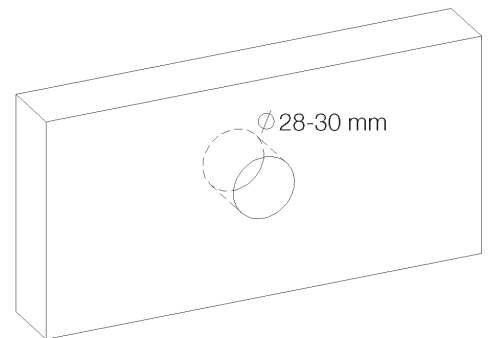

Technical drawing