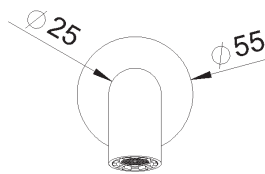

PRODUCT TECHNICAL SHEET

Collection : **PLUG**

Ref. : **8010.--.93**

Bec de bain mural 168mm

Wanduitloop voor bad 168mm

Wall-mounted bath spout 168mm

Picture

Product details

Technical drawing

RAO.V01