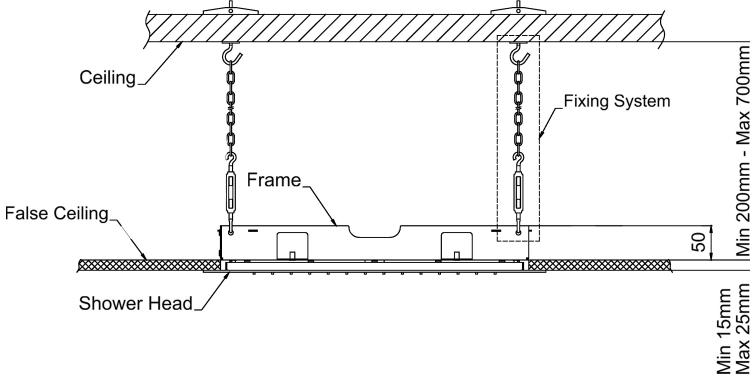

PRODUCT TECHNICAL SHEET		
Collection :	CONTEMPORARY	Ref. : <b>8021.--.38</b>

Tête de douche jet de pluie et cascade à encastrer, carrée  
 Inbouw vierkante regen en waterval douche  
 Concealed square rain and waterfall shower head

**Picture**

**Product details**

Flow at 3 bar : Restricted 14 l/min

Note : The flow restrictor can not be removed

**Technical drawing**

RA.V01