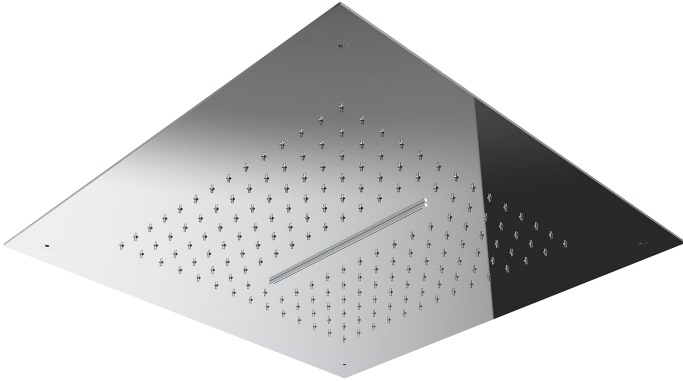

PRODUCT TECHNICAL SHEET		
Collection :	CONTEMPORARY	Ref. : <b>8021.--.38</b>

Tête de douche jet de pluie et cascade à encastrer, carrée  
 Inbouw vierkante regen en waterval douche  
 Concealed square rain and waterfall shower head

**Picture**

**Product details**

Flow at 3 bar : Restricted 14 l/min

Note : The flow restrictor can not be removed

**Technical drawing**

RA.V01