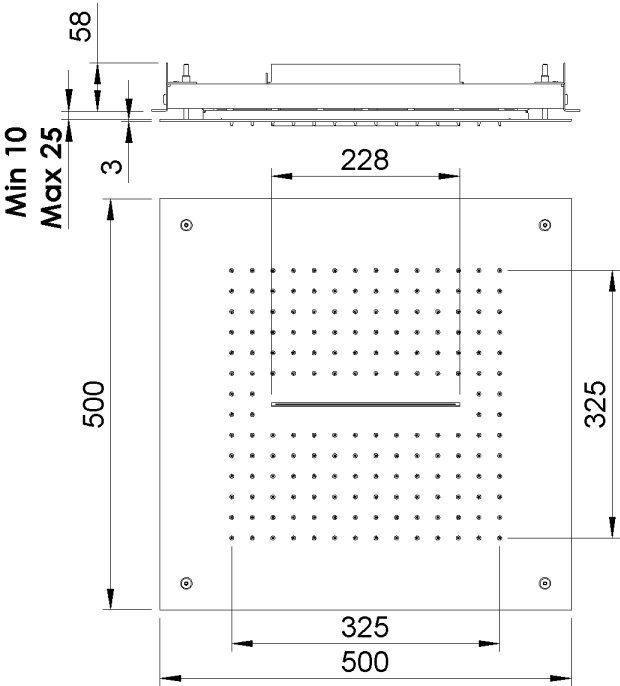

PRODUCT TECHNICAL SHEET		
Collection :	CONTEMPORARY	Ref. : <b>8021.--.38</b>

Tête de douche jet de pluie et cascade à encastrer, carrée  
 Inbouw vierkante regen en waterval douche  
 Concealed square rain and waterfall shower head

**Picture**

**Product details**

Flow at 3 bar : Restricted 14 l/min

Note : The flow restrictor can not be removed

**Technical drawing**

RA.V01